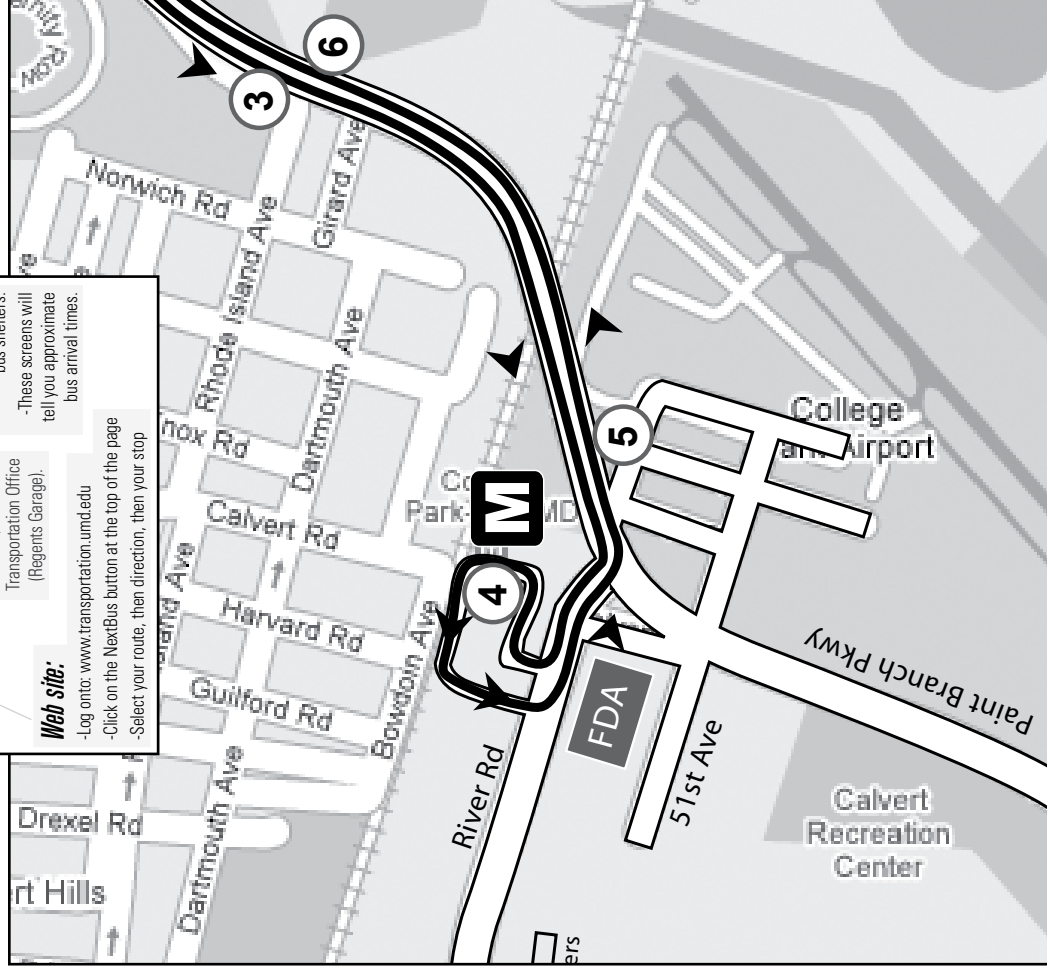

104 COLLEGE PARK METRO STATION

5 ways to use NEXtbus

Telephone:

- Dial (301) 314-2255
- Select Option 1
- Following prompts, enter five-digit NextBus # located beside each stop listing.

Monitors:

- View bus arrival times for Lot HH, the Union, and Regents Garage from the monitors located in the Lower Southeast entrance of the Union and in the lobby of the Transportation Office (Regents Garage).

SMS Text Devices:

- Text "NBUS UMID (nextBUS #)" to 41411

Bus Shelter LCD Screens

- LCD screens are located at various bus shelters.
- These screens will tell you approximate bus arrival times.

Web site:

- Log onto: www.transportation.umd.edu
- Click on the NextBus button at the top of the page
- Select your route, then your stop

NextBUS #	Stop #	Street Names
27496	●	Stamp Student Union - Lot HH
36112	1	Campus Dr at Math Slip
30561	2	Paint Branch Pkwy & Greenhouse Rd
34991	3	Paint Branch Pkwy & Rhode Island Ave
36469	4	College Park Metro Station
30528	5	Paint Branch Pkwy & 50th Ave
30585	6	Paint Branch Pkwy & Rhode Island Ave
30592	7	Paint Branch Pkwy & Greenhouse Rd
36288	8	Campus Drive at M-Circle
27496	●	Stamp Student Union - Lot HH