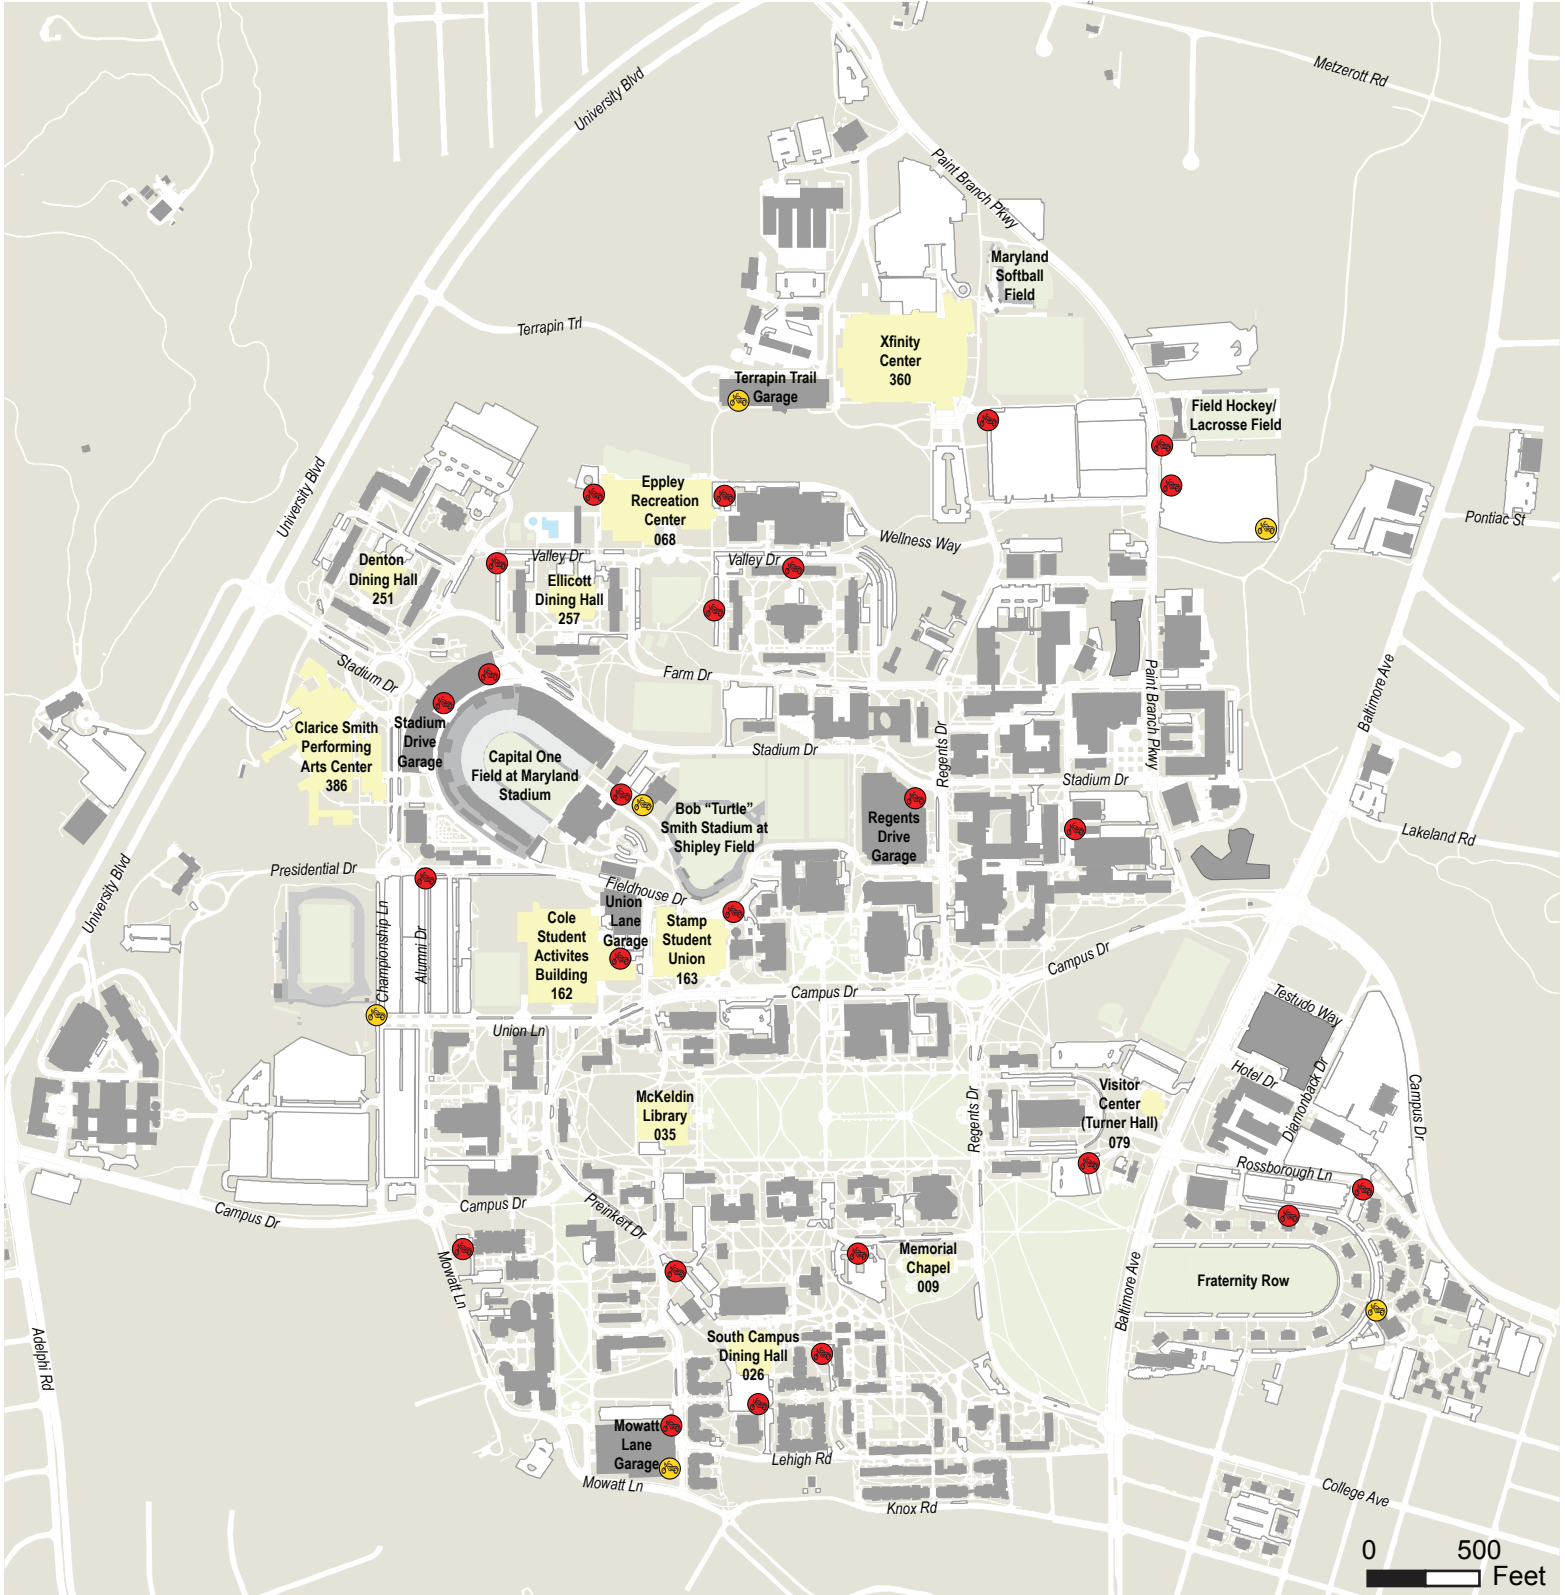

Motorcycle & Scooter Parking Map

Locks Available

Locks Unavailable