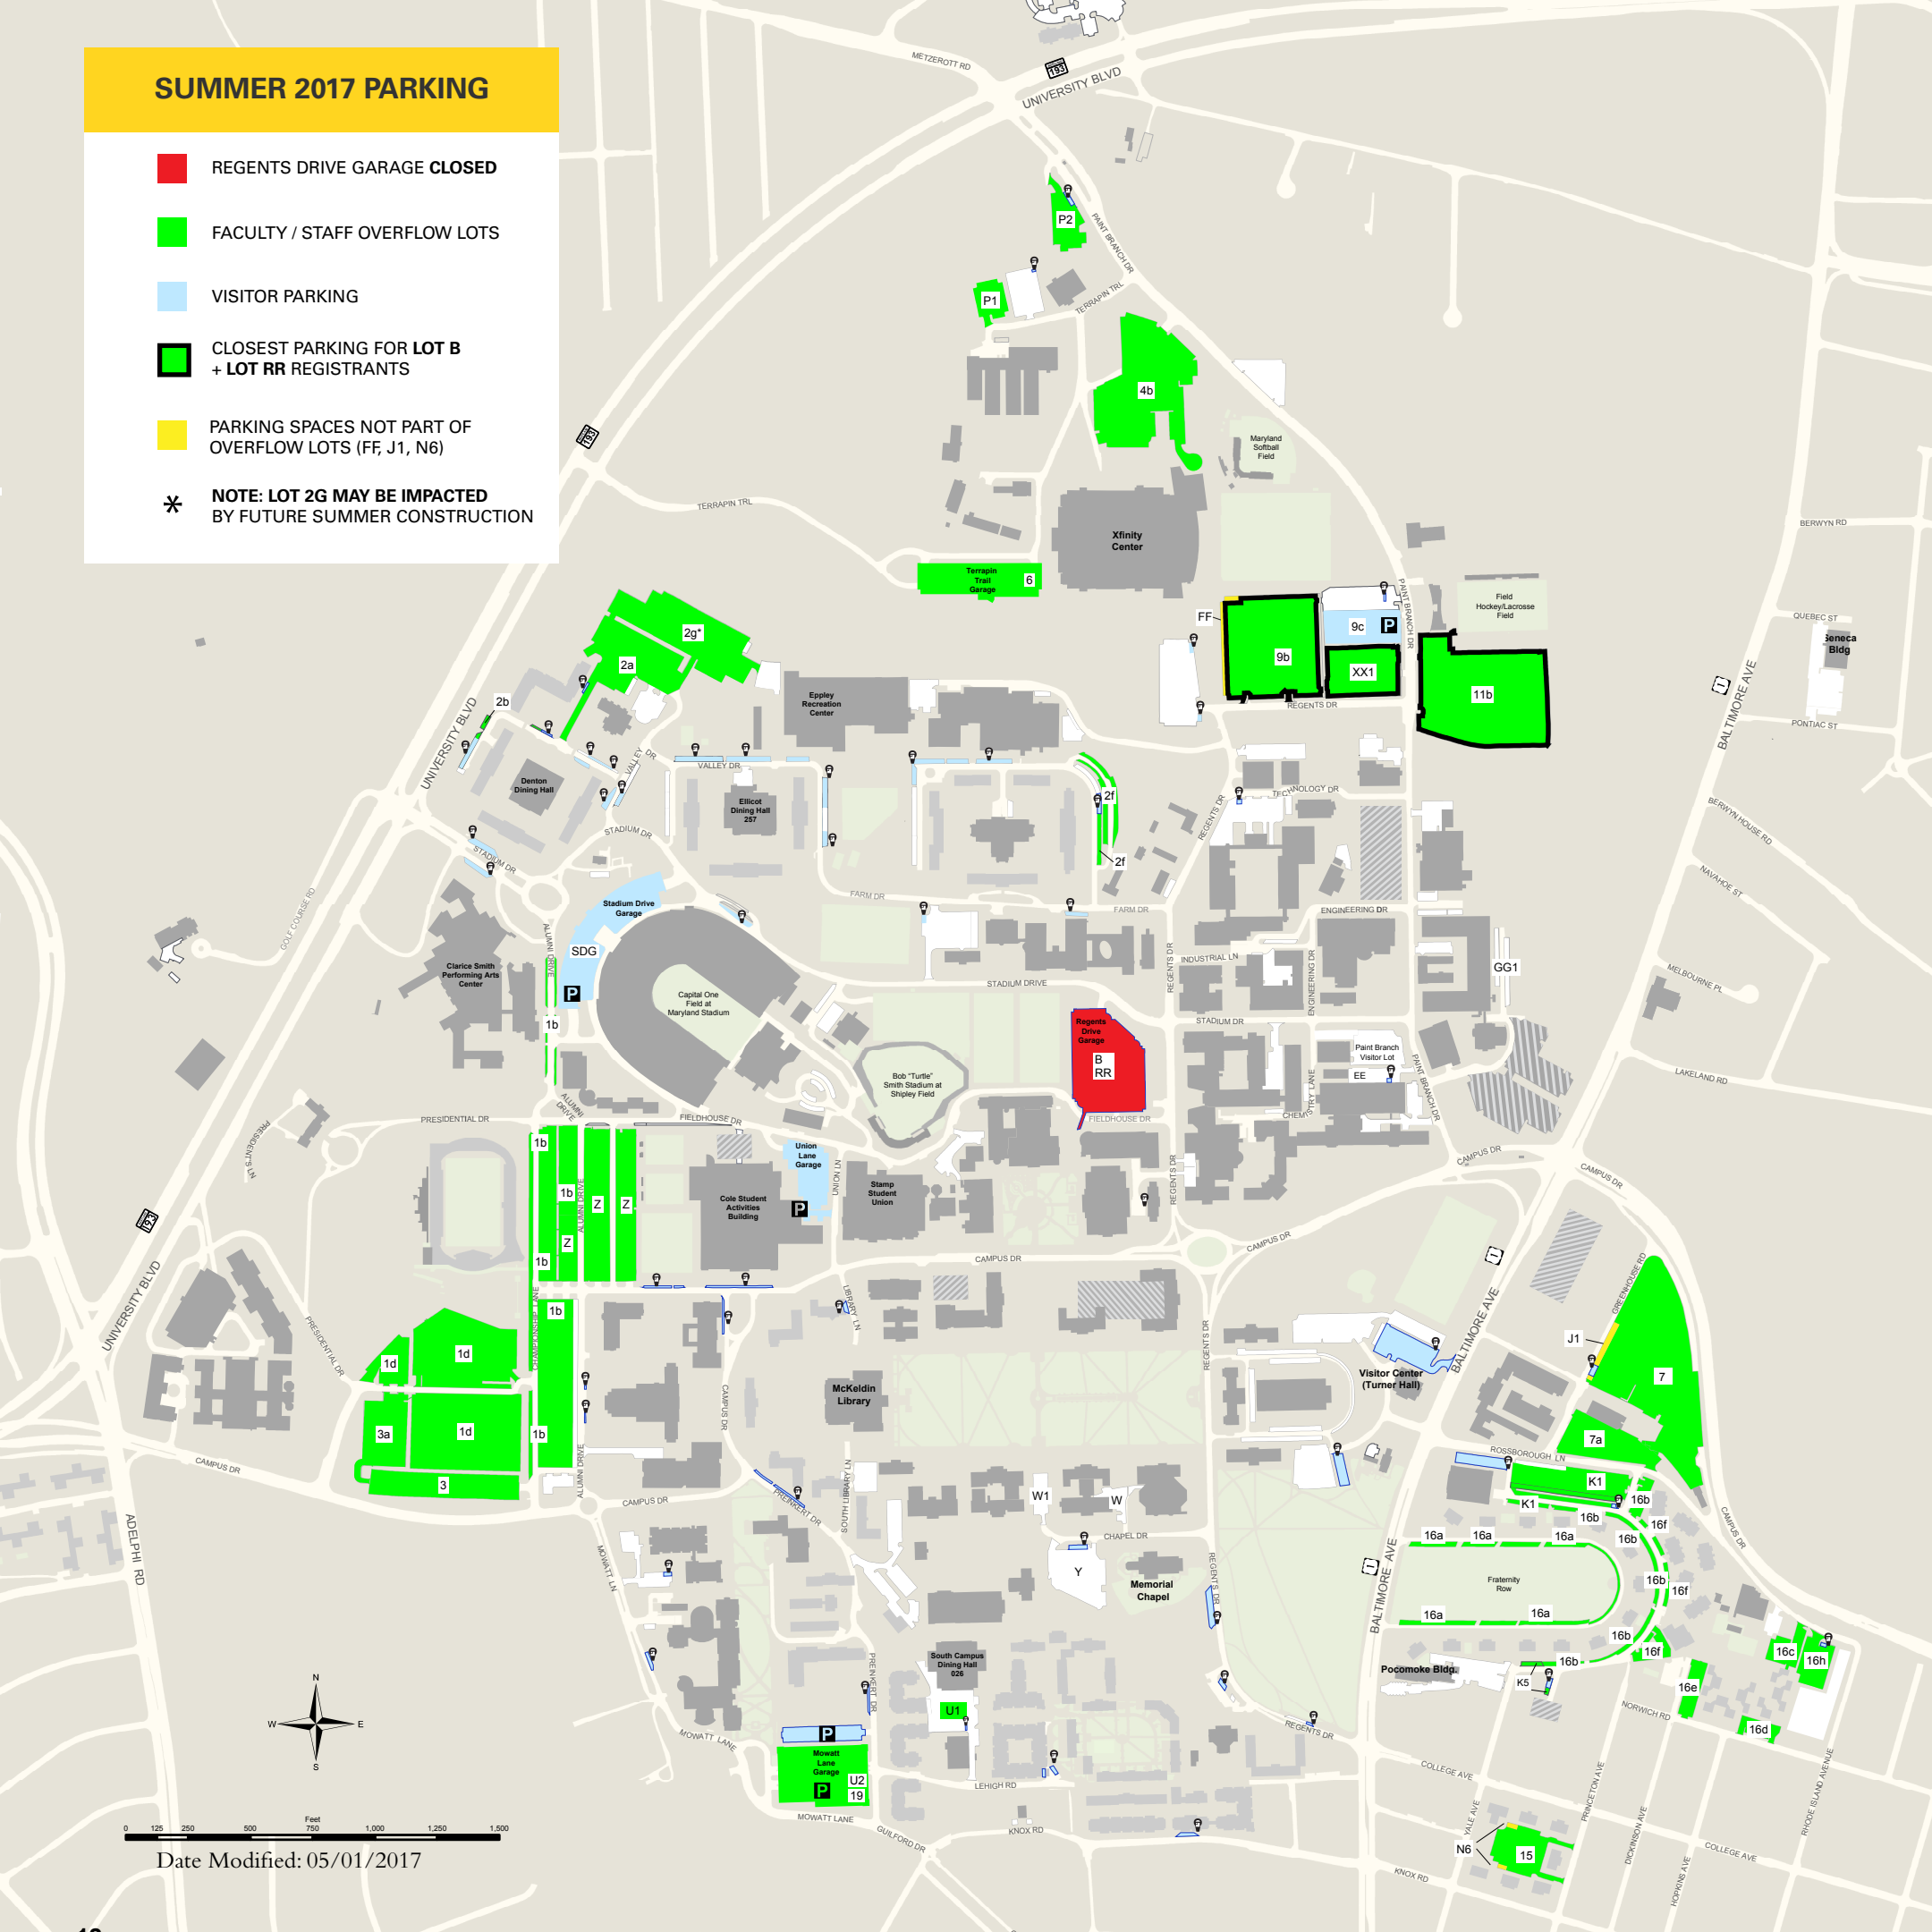

# SUMMER 2017 PARKING

- REGENTS DRIVE GARAGE CLOSED
- FACULTY / STAFF OVERFLOW LOTS
- VISITOR PARKING
- CLOSEST PARKING FOR LOT B + LOT RR REGISTRANTS
- PARKING SPACES NOT PART OF OVERFLOW LOTS (FF, J1, N6)
- ✱ NOTE: LOT 2G MAY BE IMPACTED BY FUTURE SUMMER CONSTRUCTION