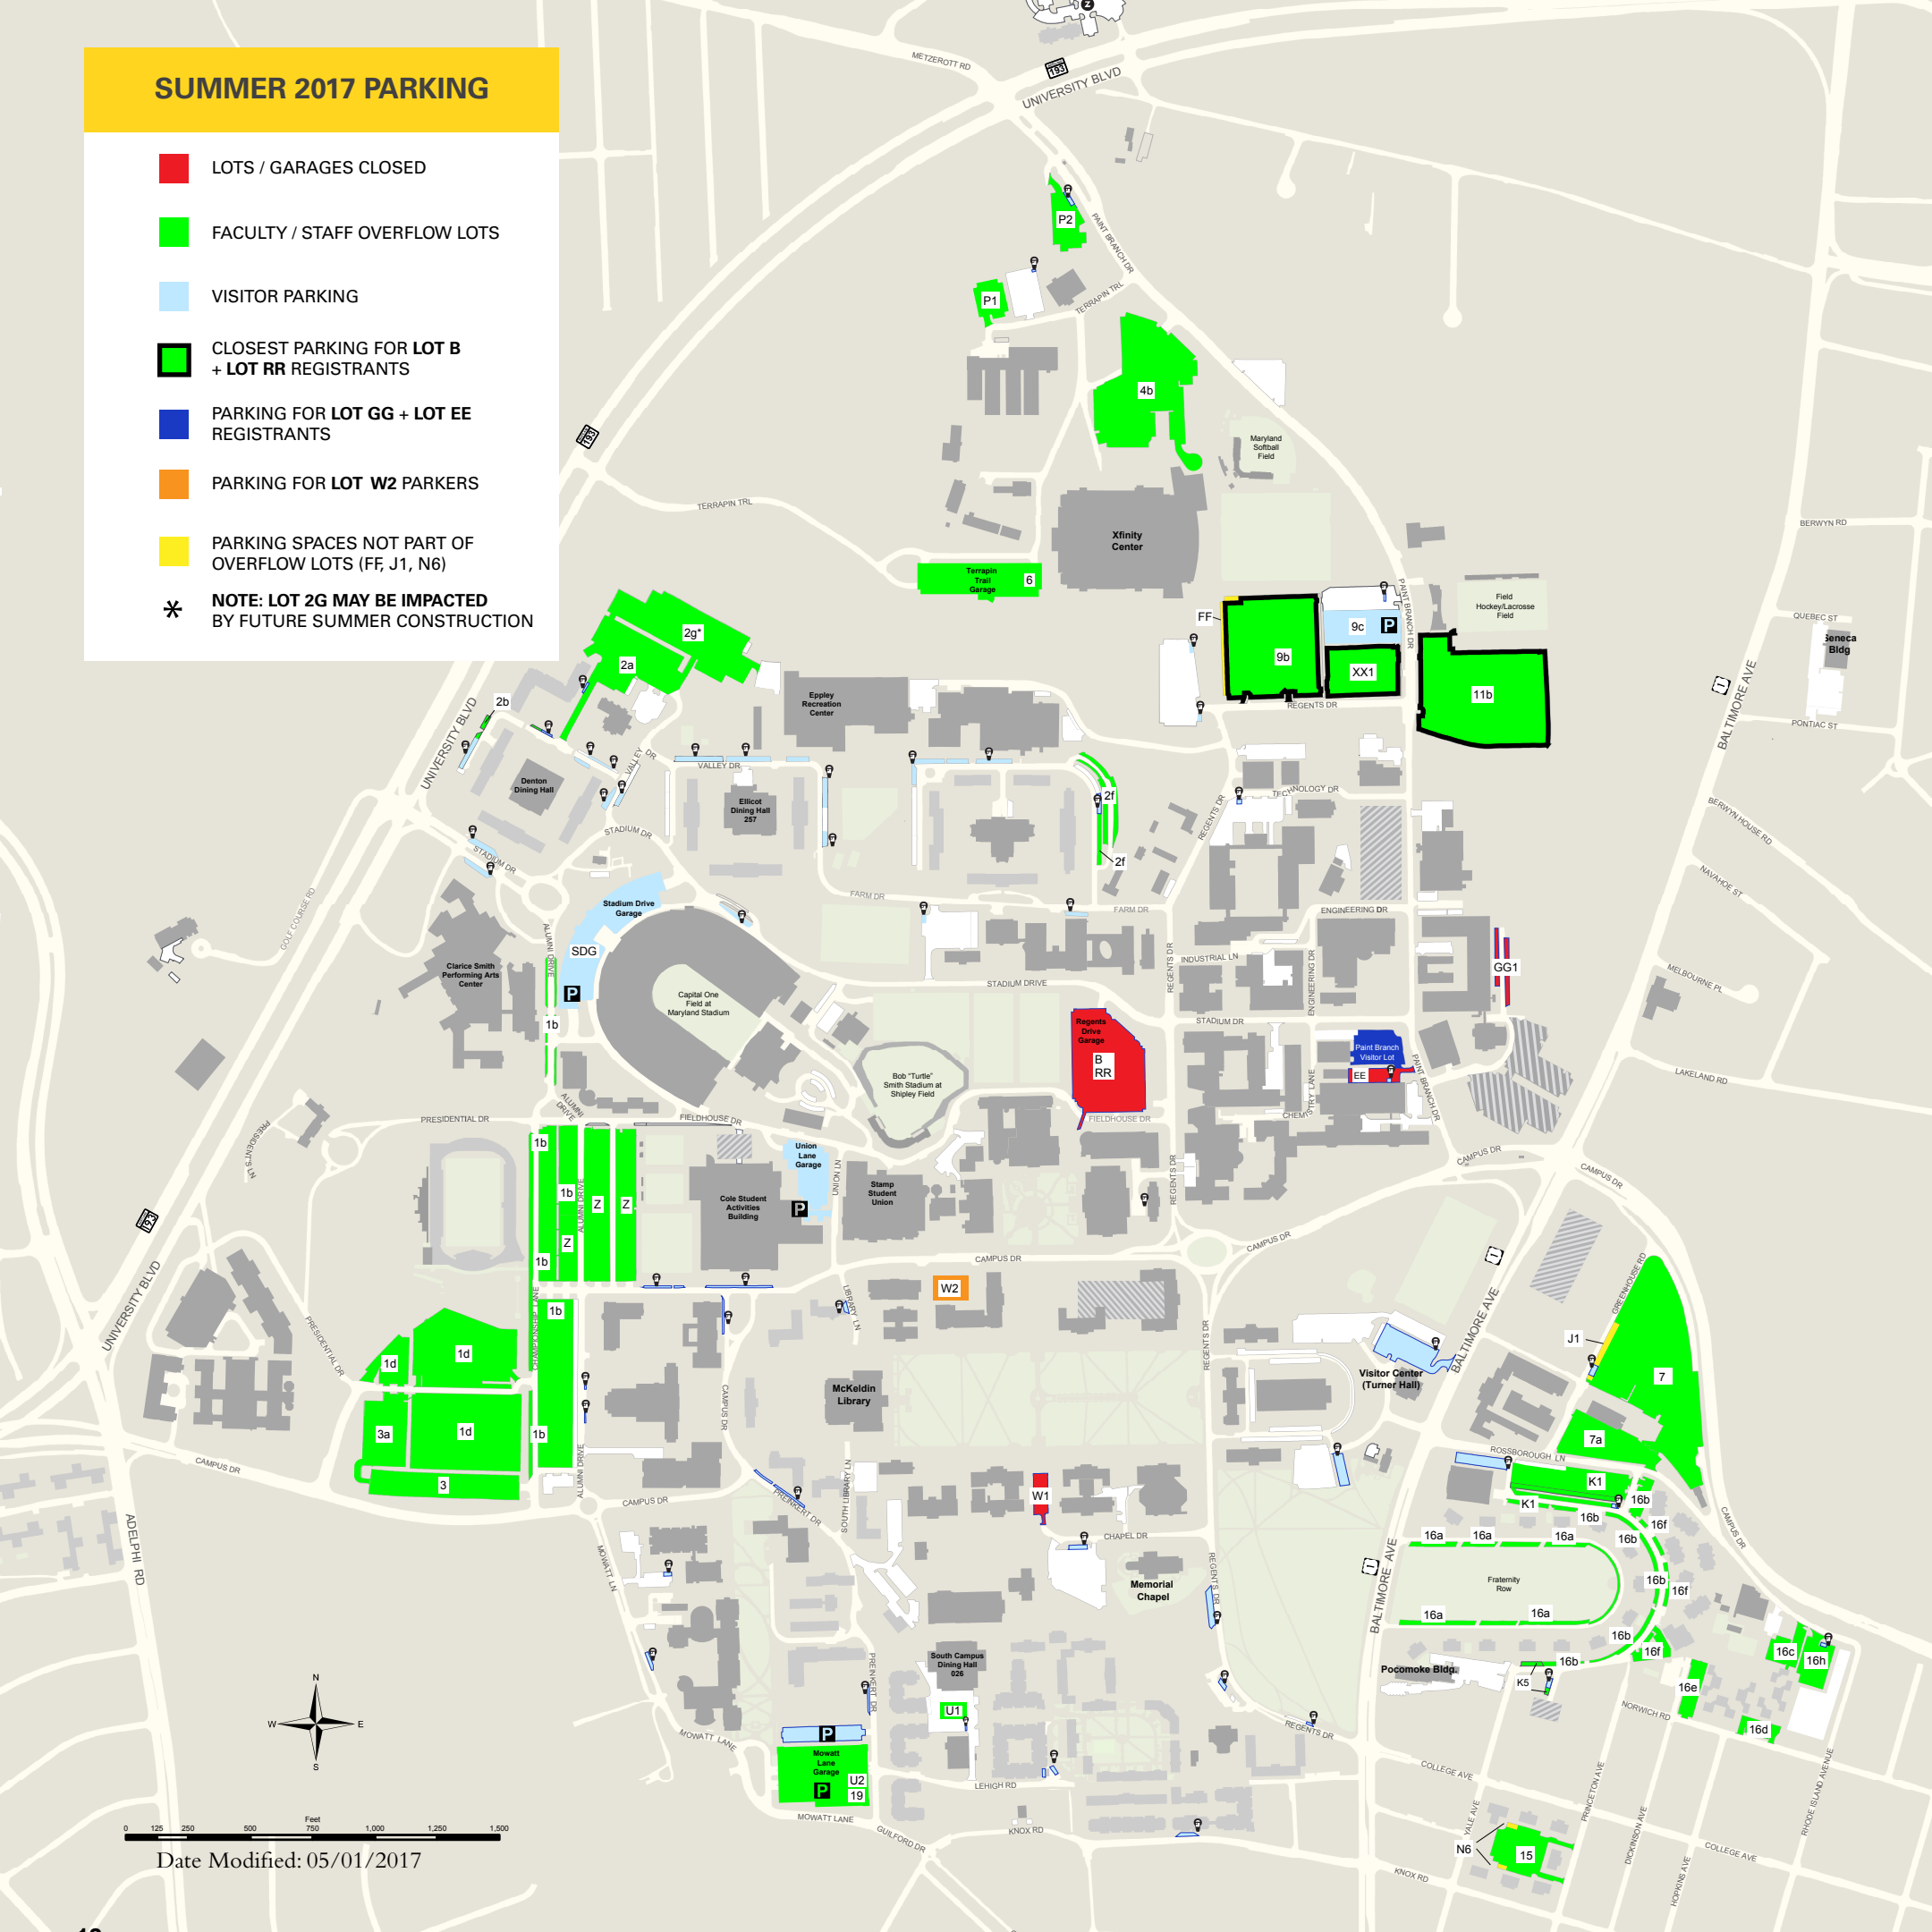

SUMMER 2017 PARKING

- LOTS / GARAGES CLOSED
- FACULTY / STAFF OVERFLOW LOTS
- VISITOR PARKING
- CLOSEST PARKING FOR LOT B + LOT RR REGISTRANTS
- PARKING FOR LOT GG + LOT EE REGISTRANTS
- PARKING FOR LOT W2 PARKERS
- PARKING SPACES NOT PART OF OVERFLOW LOTS (FF, J1, N6)
- * NOTE: LOT 2G MAY BE IMPACTED BY FUTURE SUMMER CONSTRUCTION**