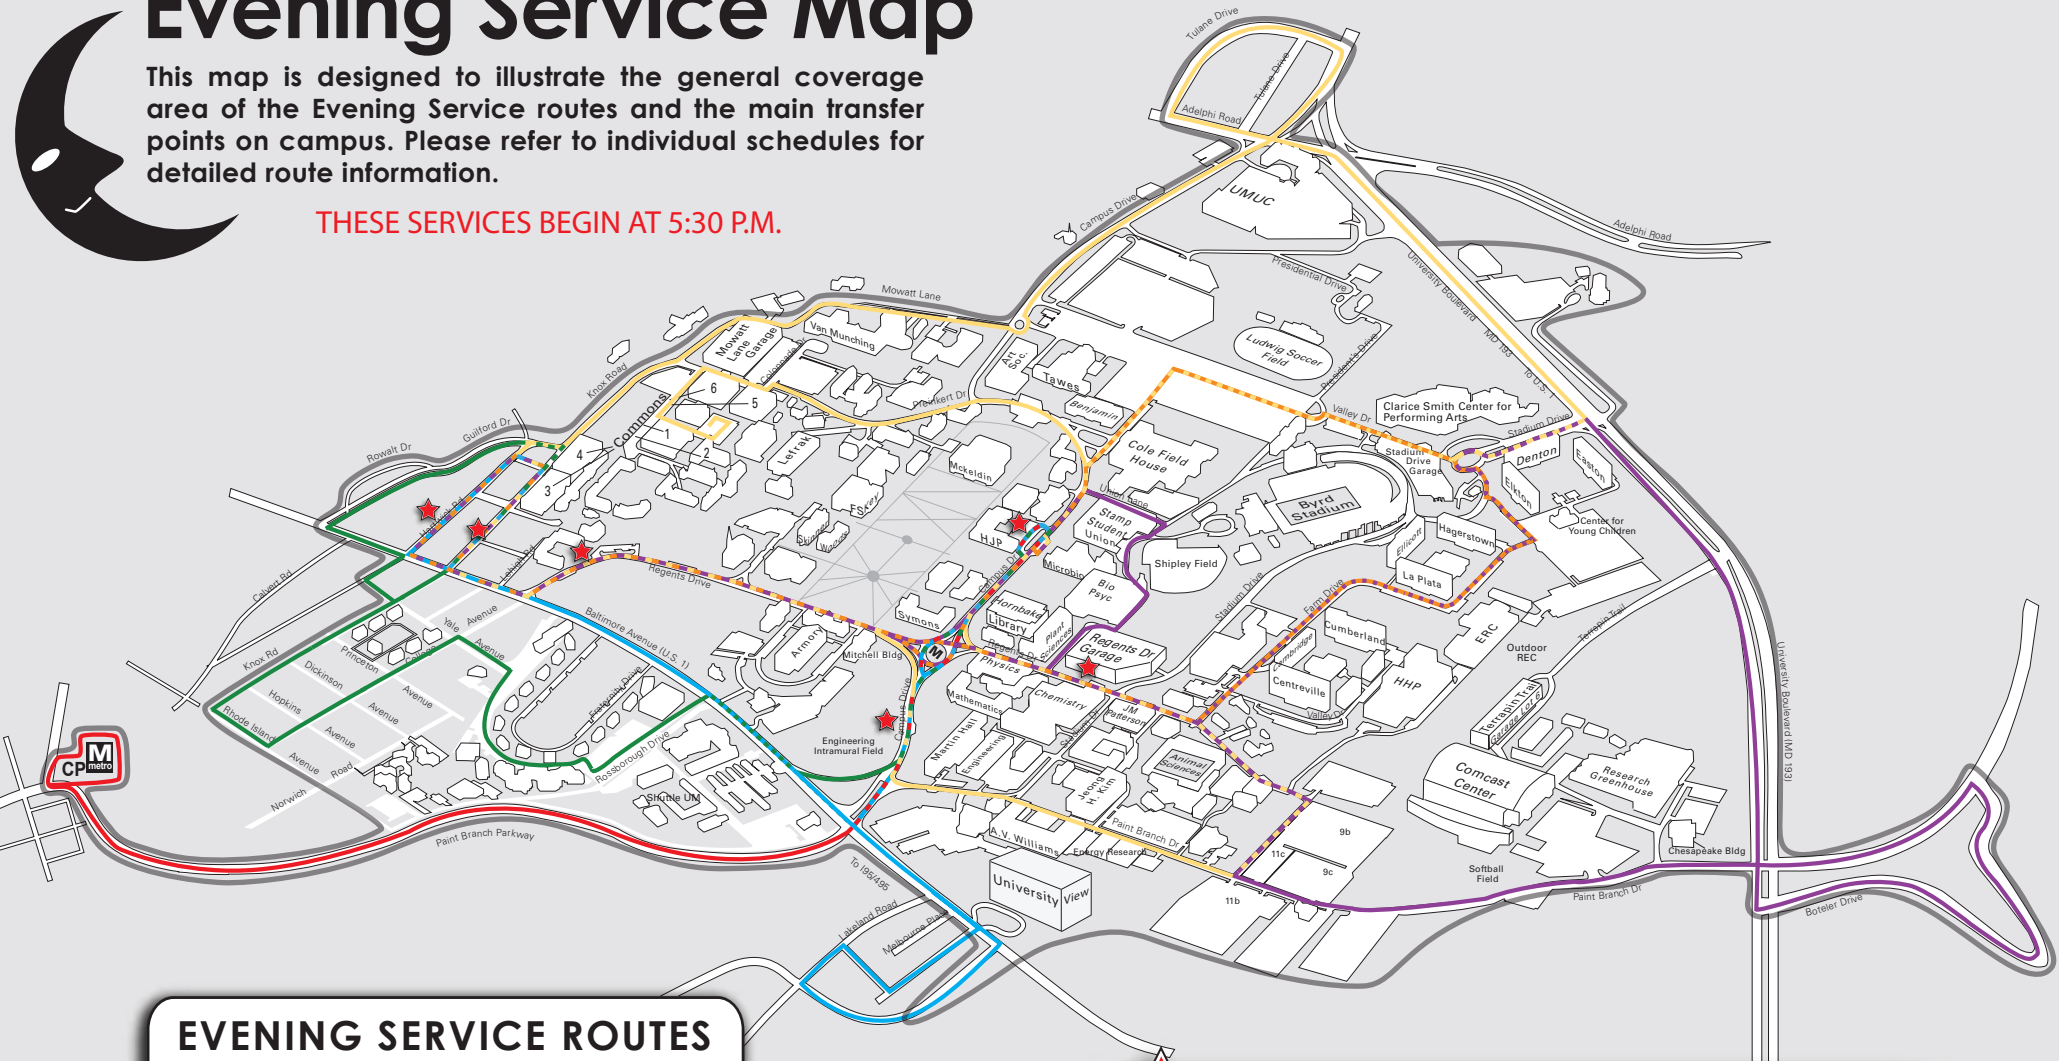

Evening Service Map

This map is designed to illustrate the general coverage area of the Evening Service routes and the main transfer points on campus. Please refer to individual schedules for detailed route information.

THESE SERVICES BEGIN AT 5:30 P.M.

EVENING SERVICE ROUTES

- NITE RIDE (Boundary)
- 115 ORANGE
- 118 GOLD
- 116 PURPLE
- 117 BLUE
- 122 GREEN
- 104 COLLEGE PARK METRO STATION

TRANSFER POINTS

- Stamp Student Union
- Rossburg Drive & Knox Road | Knox Towers | 7 Eleven
- Montgomery Hall | Memorial Chapel
- Regents Drive Parking Garage
- Math Slip | Campus Dr. & Regents
- Fedex Office