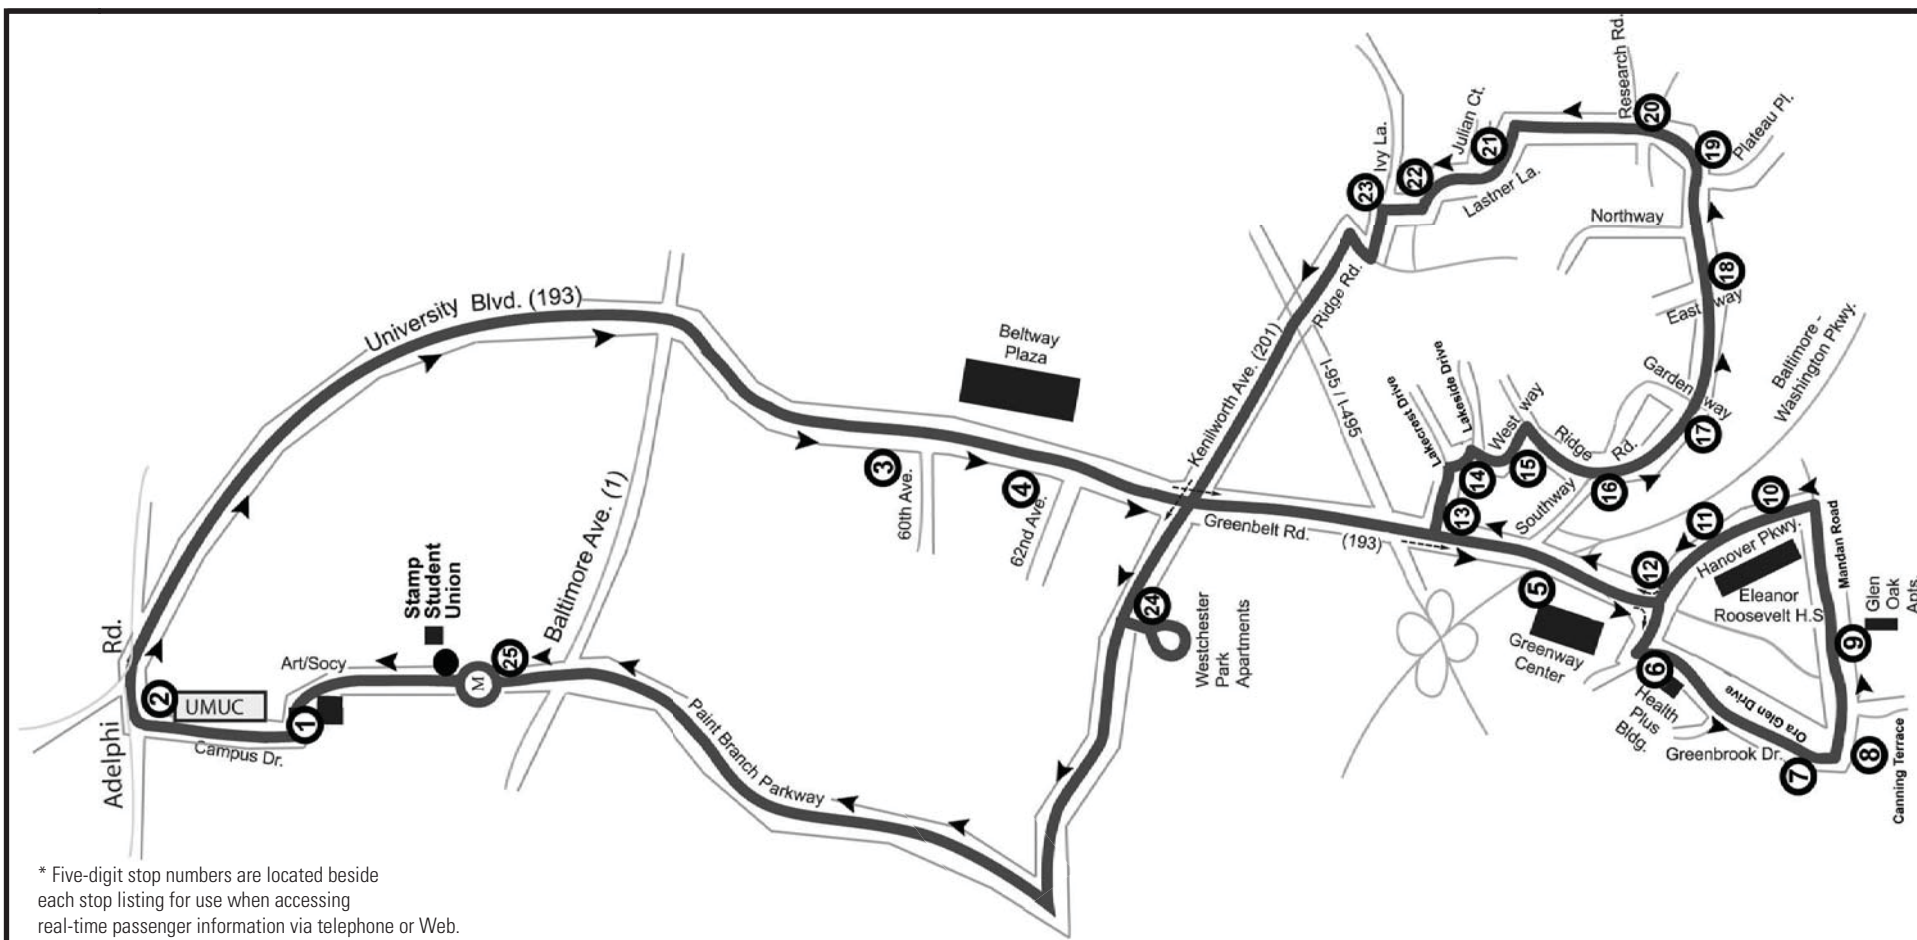

106 GREENBELT

GPS NO.

* Five-digit stop numbers are located beside each stop listing for use when accessing real-time passenger information via telephone or Web.

● **Stamp Student Union** - 27483

1. Art / Sociology Building - 27719
  (Campus Drive and Preinkert Drive)
2. UMUC – Inn and Conference Center - 36108
3. Greenbelt Road and 60th Avenue - 27579
4. Greenbelt Road and 62nd Avenue - 27567
5. **Greenbelt Road (193)** - 27648
  at Greenway Shopping Center
6. Ora Glen Drive and Hanover Parkway - 30977
7. Ora Glen Drive and Greenbrook Drive - 30345

8. Mandan Road and Canning Terrace - 30931
9. **Mandan Road** - 30912
  at Glen Oaks Apartment
10. # 7824 Hanover Parkway - 27828
11. # 7718 Hanover Parkway - 27837
12. Hanover Parkway and Greenbelt Road - 27081
13. **Lakecrest Dr and Lakeside Dr** - 27184
14. Lakeside Drive and Westway - 27178
15. Westway and Ridge Road - 30062
16. Ridge Road and Southway - 27386

17. **Ridge Road and Gardenway** - 27902
18. Ridge Road and Eastway - 27925
19. Ridge Road and Plateau Place - 27994
20. Ridge Road and Research Road - 27329
21. Lastner Lane and Julian Court - 27150
22. Lastner Lane and Ivy Lane - 27166
23. **Ivy Lane and Ridge Road** - 27052
24. Westchester Park Circle - 30091
25. Campus Drive and Regents Dr (circle) - 36288

● **Stamp Student Union** - 27496