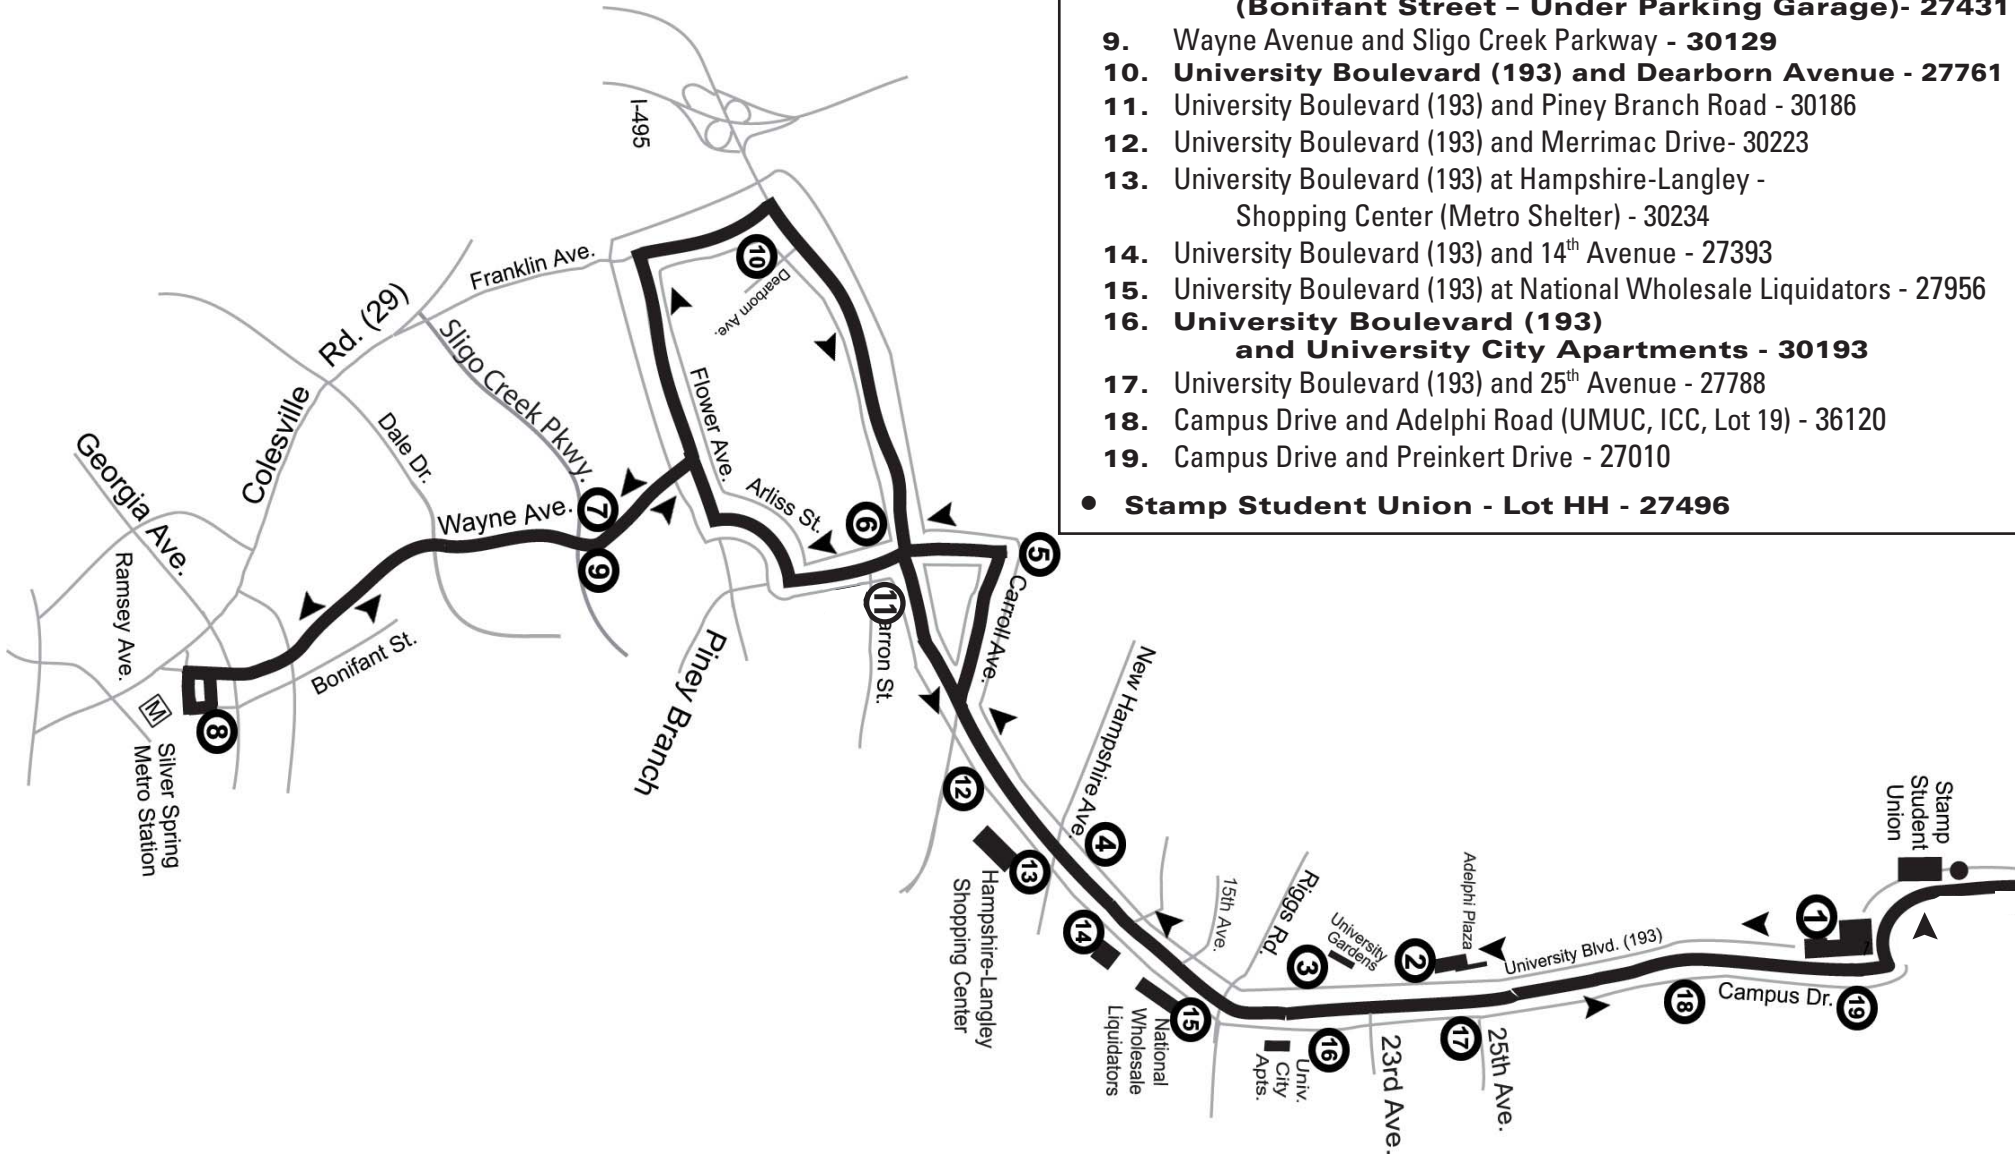

111 SILVER SPRING

GPS NO.

METRO STATION

metro

- **Stamp Student Union - Lot HH - 27496**
  1. Art / Sociology Building (Campus Drive and Preinkert Drive) - 27719
  2. University Boulevard and 25th Avenue at Shoppers Food Warehouse - 27790
  3. University Boulevard at Just Tires - 30172
  4. University Boulevard and New Hampshire Avenue - 30206
  5. Carroll Avenue and Piney Branch Road - 36196
  6. **Piney Branch Road and Barron Street - 30573**
  7. Wayne Avenue and Sligo Creek Parkway - 30101
  8. **Silver Spring Metro Station (Bonifant Street - Under Parking Garage)- 27431**
  9. Wayne Avenue and Sligo Creek Parkway - 30129
  10. **University Boulevard (193) and Dearborn Avenue - 27761**
  11. University Boulevard (193) and Piney Branch Road - 30186
  12. University Boulevard (193) and Merrimac Drive- 30223
  13. University Boulevard (193) at Hampshire-Langley - Shopping Center (Metro Shelter) - 30234
  14. University Boulevard (193) and 14th Avenue - 27393
  15. University Boulevard (193) at National Wholesale Liquidators - 27956
  16. **University Boulevard (193) and University City Apartments - 30193**
  17. University Boulevard (193) and 25th Avenue - 27788
  18. Campus Drive and Adelphi Road (UMUC, ICC, Lot 19) - 36120
  19. Campus Drive and Preinkert Drive - 27010

- **Stamp Student Union - Lot HH - 27496**