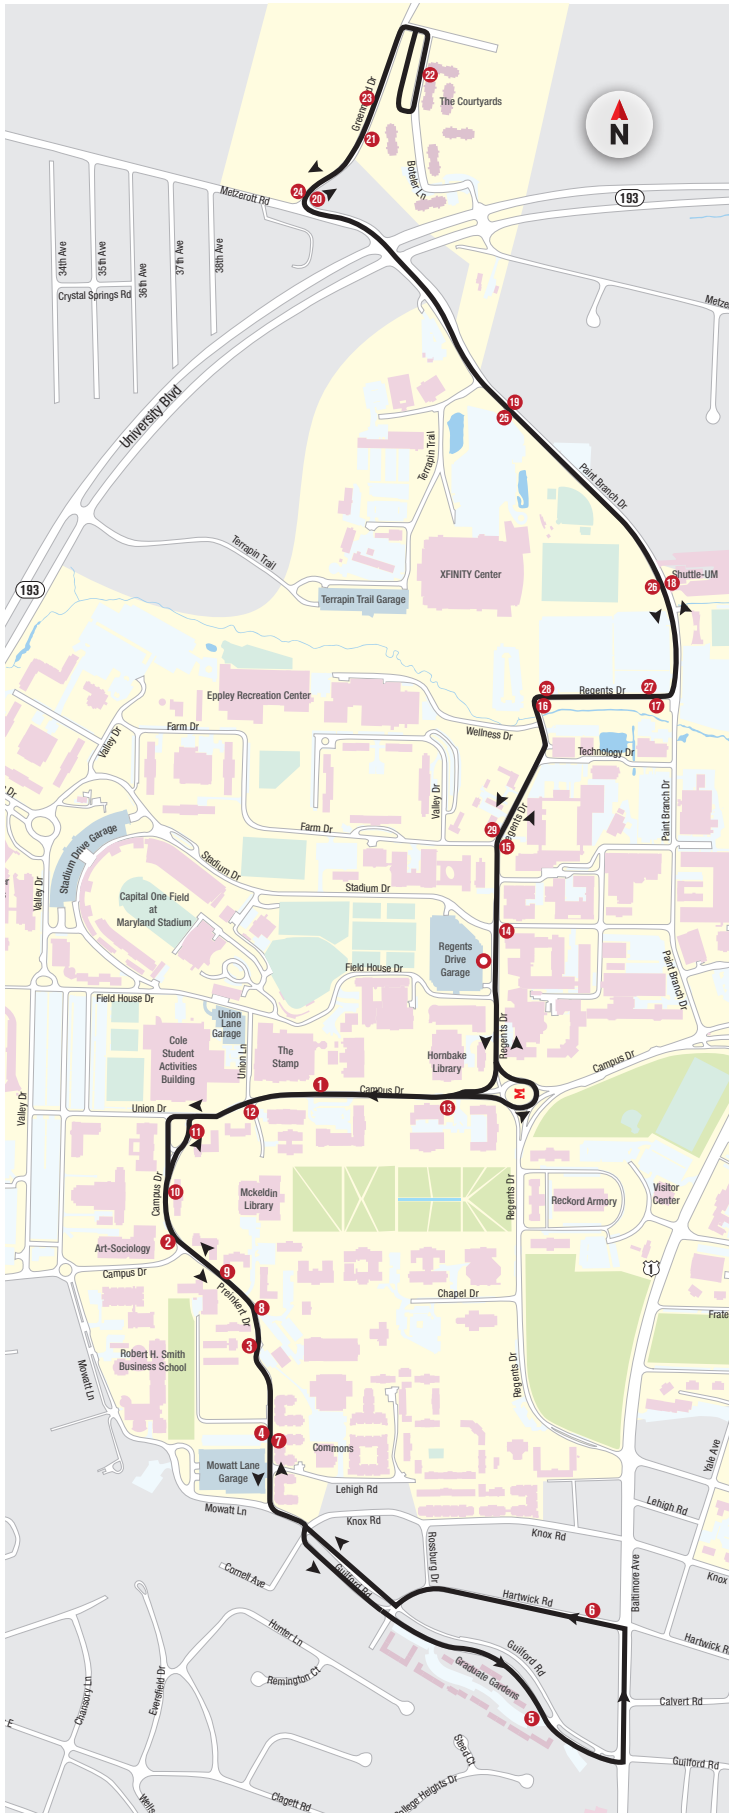

105 CAMPUS CONNECTOR

DEPART		MON – FRI		ARRIVE	
REGENTS DRIVE GARAGE	HARTWICK RD AT COLLEGE PARK SHOPPING CENTER	COURTYARDS #500	REGENTS DRIVE GARAGE		
●	# 6	# 22	●		
AM SERVICE					
X	-	-	7:13	7:25	X
	7:00	7:13	7:37	7:50	
X	7:25	7:38	8:02	8:16	X
X	-	-	8:19	8:32	X
	7:50	8:03	8:27	8:40	
X	-	-	8:35	8:48	X
8:08 am - 11:04 am Buses arrive every 8 minutes. Check NextBus for details.					
11:04 am - 3:32 pm Buses arrive every 12 minutes. Check NextBus for details.					
PM SERVICE					
X	3:45	3:58	4:22	4:37	X
	3:58	4:11	4:35	4:49	
X	4:11	4:24	4:48	5:03	X
X	4:24	4:38	5:03	5:18	X
X	4:37	4:50	5:13	5:27	X
	4:49	5:01	5:25	5:36	
X	5:03	5:16	-	-	X
X	5:18	5:32	-	-	X

Shuttle-UM

105 CAMPUS CONNECTOR

NextBUS #	Stop #	Stop Location
10003	●	Regents Drive Garage
27483	1	Stamp Student Union - Slip
27791	2	Art/Sociology Building
30089	3	Wicomico Hall
50002	4	Preinkert Drive at Lot MV
50003	5	Guilford Drive and Rowalt Drive
48078	6	Hartwick Road at College Park Shopping Center
34728	7	South Campus Commons 5 and 6
36430	8	Preinkert Drive at Lot A
27412	9	Somerset Hall
27914	10	Anne Arundel Hall
48075	11	Dorchester Hall
48076	12	Campus Drive and Library Lane
48077	13	Campus Drive at Edward St. John
30397	14	Regents Drive and Stadium Drive
30425	15	Regents Drive and Farm Drive
30321	16	Regents Drive at XFINITY Center
30309	17	Regents Drive and Paint Branch Drive
37150	18	Shuttle UM Base
36290	19	Paint Branch Drive at Lot 4b
30299	20	Metzerott Road and Greenmead Drive
37185	21	Greenmead Drive at Maryland 4-H
27735	22	Courtyards #500
27676	23	Greenmead Drive at Maryland 4-H
27624	24	Greenmead Drive and Metzerott Road
27522	25	Paint Branch Drive at Lot 4b
37151	26	Shuttle-UM Base
30949	27	Regents Drive and Paint Branch Drive
30332	28	Regents Drive at XFINITY Center
30313	29	Regents Drive and Farm Drive
10003	●	Regents Drive Garage