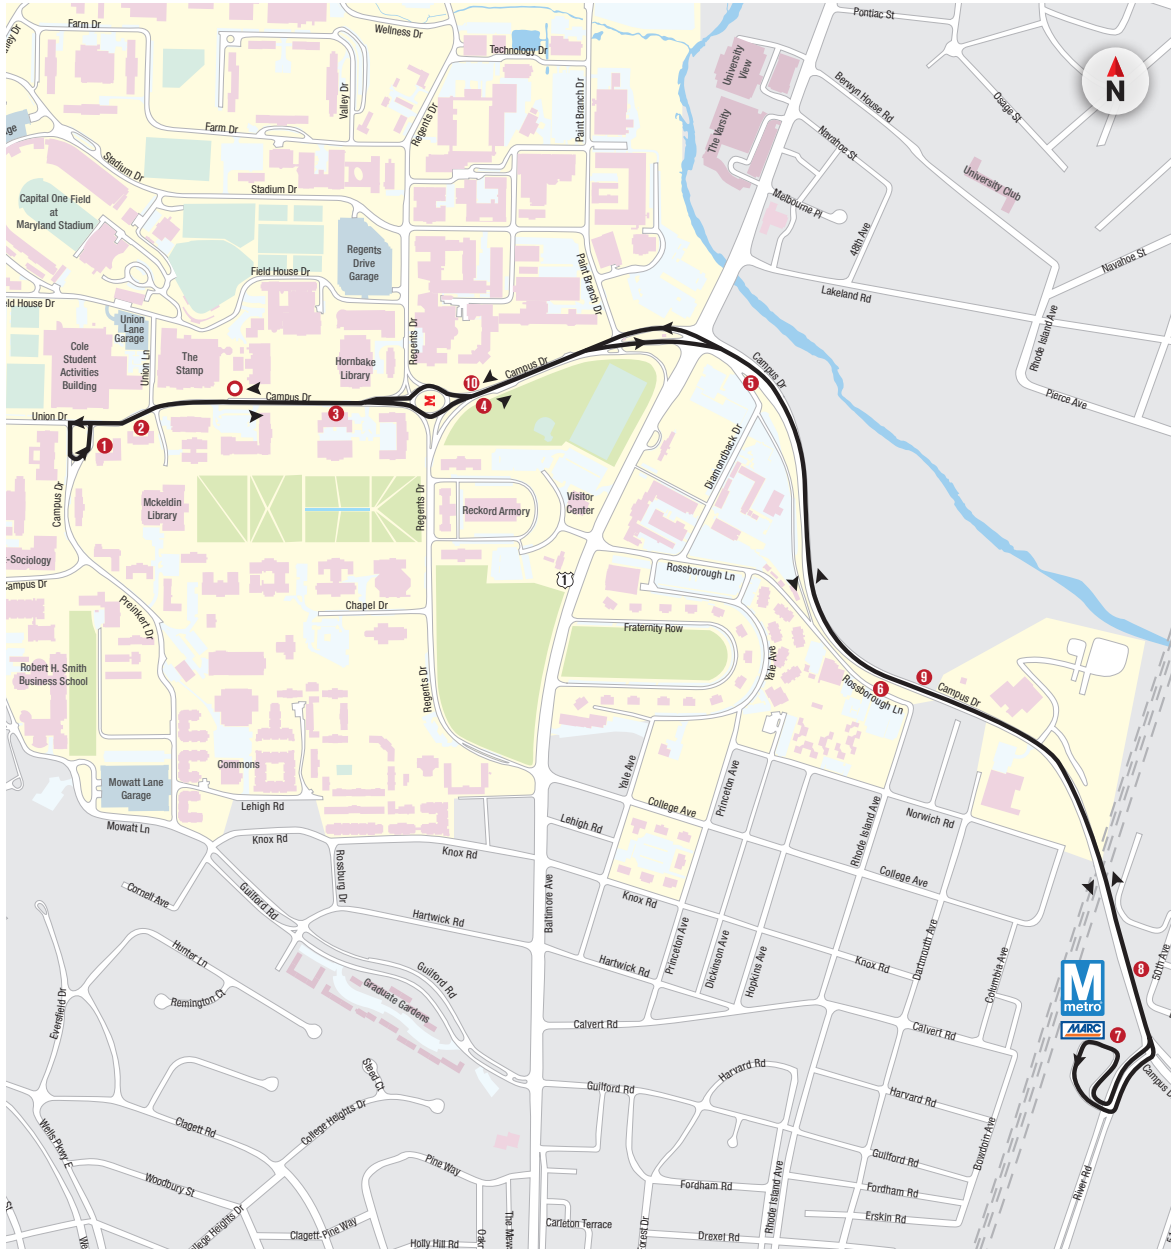

104 COLLEGE PARK METRO STATION

DEPART	MON – FRI	ARRIVE
STAMP STUDENT UNION - SLIP	COLLEGE PARK METRO STATION	STAMP STUDENT UNION - SLIP
●	#7	●
AM SERVICE		
5:40	5:52	6:00
6:00	6:12	6:20
6:20	6:32	6:42
6:31am - 7:54pm Buses arrive every 11 minutes. Check NextBus for details.		
PM SERVICE		
7:54	8:06	8:16
8:16	8:28	8:38
8:38	8:50	9:00
9:00	9:12	9:22
9:22	9:34	9:44
9:44	9:56	10:06
10:06	10:18	10:28
10:28	10:40	10:50
10:50	11:02	11:10
11:10	11:22	11:30
11:30	11:42	11:50
11:50	12:02	12:10
AM SERVICE		
12:10	12:22	12:30
SHADED AREAS BELOW OPERATE FRIDAY ONLY		
12:30	12:42	12:50
12:50	1:02	1:10
1:10	1:22	1:30
1:30	1:42	1:50

NITE RIDE

NITE Ride is a curb-to-curb evening service. Please use NITE Ride when the evening service routes are no longer in service or if your pick-up or destination is not on an evening service route. NITE Ride operates from 5:30 p.m. to 7:30 a.m. seven days a week during the fall and spring semesters. Call (301) 314-NITE (6483) to request a NITE Ride.

CONTACT INFORMATION: For immediate assistance: 301.314.2255 Public Relations: 301.314.0183 NITE Ride: 301.314.6483

Shuttle-UM

104 COLLEGE PARK METRO STATION

NextBUS #	Stop #	Stop Location
10001	●	Stamp Student Union - Slip
48075	1	Dorchester Hall
48076	2	Campus Drive and Library Lane
48077	3	Campus Drive at Edward St. John
36112	4	Campus Drive at Math Slip
30561	5	Campus Drive and Diamondback Drive
34991	6	Campus Drive and Rhode Island Avenue (Outbound)
36469	7	College Park - Metro Station
30528	8	Campus Drive and 50th Avenue
30585	9	Campus Drive and Rhode Island Avenue (Inbound)
36288	10	Campus Drive at M-Circle
10001	●	Stamp Student Union - Slip