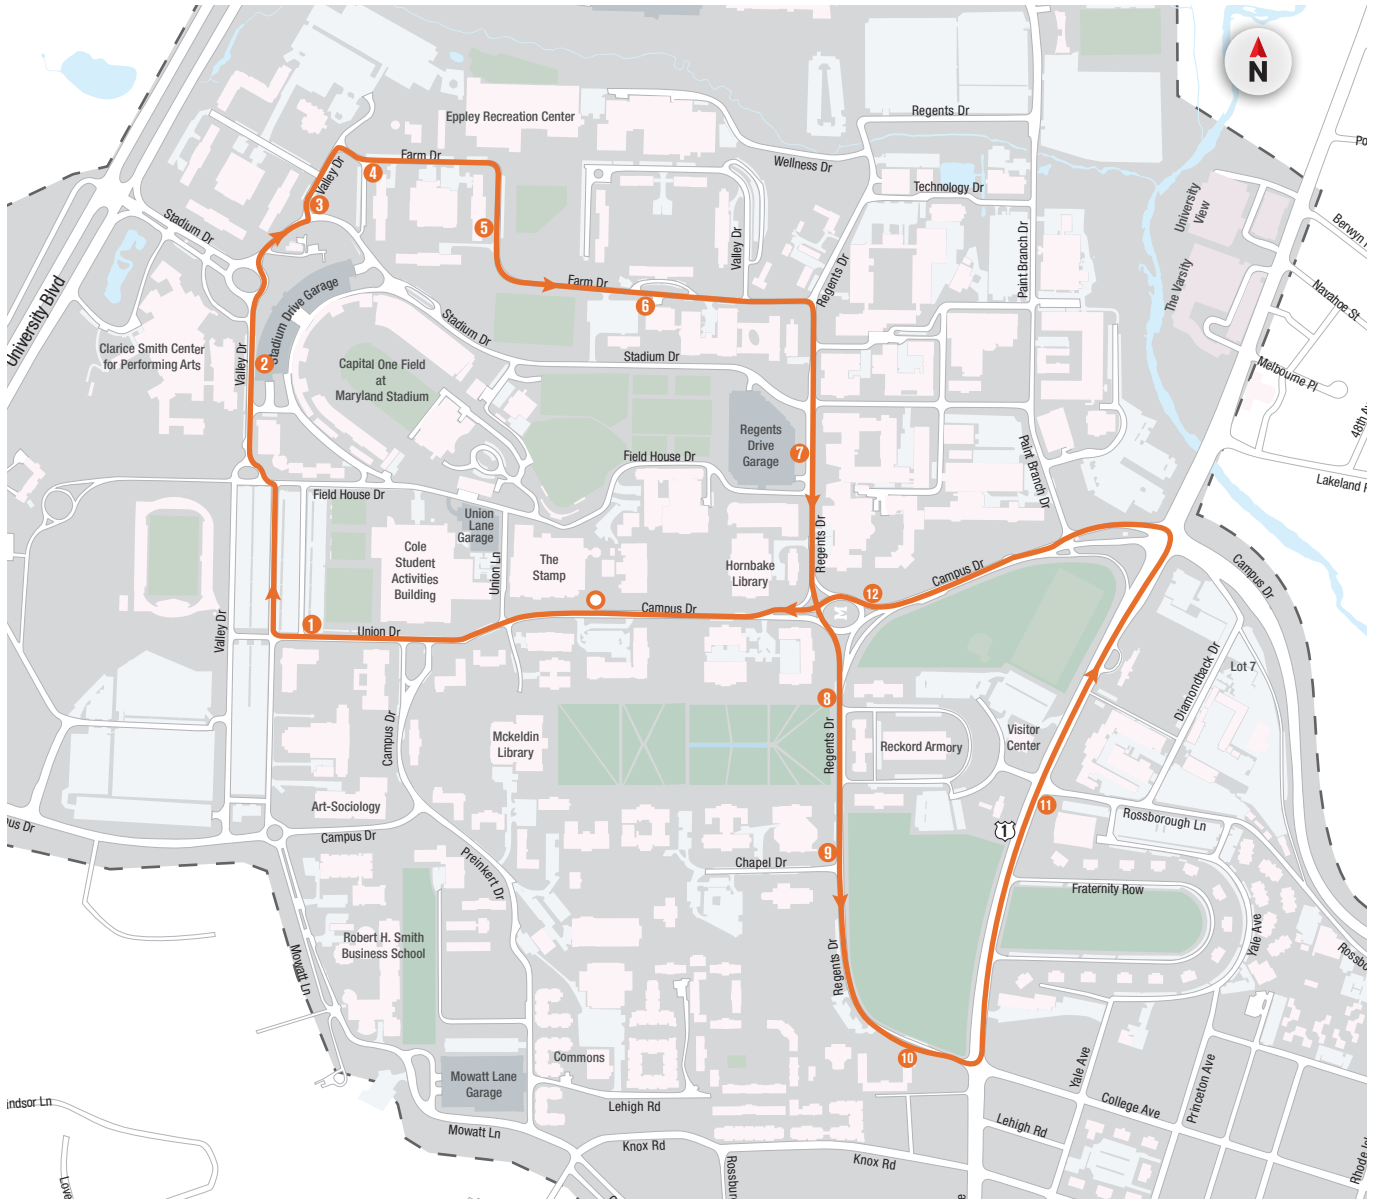

DEPART		FRI & SAT	ARRIVE
STAMP STUDENT UNION – SLIP	REGENTS DRIVE GARAGE	STAMP STUDENT UNION – SLIP	
●	<b>#7</b>	●	
PM SERVICE			
5:30	5:41	5:56	
5:43	5:54	6:09	
5:56	6:07	6:22	
6:09	6:20	6:35	
6:22	6:33	6:48	
6:35	6:46	7:01	
6:48	6:59	7:14	
7:01	7:12	7:27	
7:14	7:25	7:40	
7:27	7:38	7:53	
7:40	7:50	8:05	
7:53	8:03	8:18	
8:05	8:15	8:30	
8:18	8:29	8:42	
8:30	8:41	8:55	
8:42	8:53	9:06	
8:55	9:06	9:20	
9:06pm - 2:09am Buses arrive every 8 minutes. Check NextBus for details.			
AM SERVICE			
2:09	2:17	2:29	
2:29	2:37	2:49	
2:49	2:57	3:09	
3:09	3:17	3:29	

# 115 ORANGE

NextBUS #	Stop #	Stop Location
10001	●	Stamp Student Union – Slip
36495	1	Union Drive at Lot 1b
36261	2	Valley Drive at Stadium Drive Garage
27227	3	Elkton Hall
27514	4	Hagerstown Hall
27197	5	La Plata Hall
36274	6	Cambridge Hall
10003	7	Regents Drive Garage
30487	8	Mitchell Building
30043	9	Memorial Chapel
30456	10	Montgomery Hall
27291	11	Ritchie Coliseum
36288	12	Campus Drive at M-Circle
10001	●	Stamp Student Union – Slip

### Monitors:

View bus arrival times for Lot HH, the Union and Regents Garage from the monitors located in the lower Southeast entrance of the Union and in the lobby of the Transportation Office (Regents Garage).

### Bus Shelter LCD Screens:

LCD screens are located at various bus shelters. The screens will tell you the approximate bus arrival times.