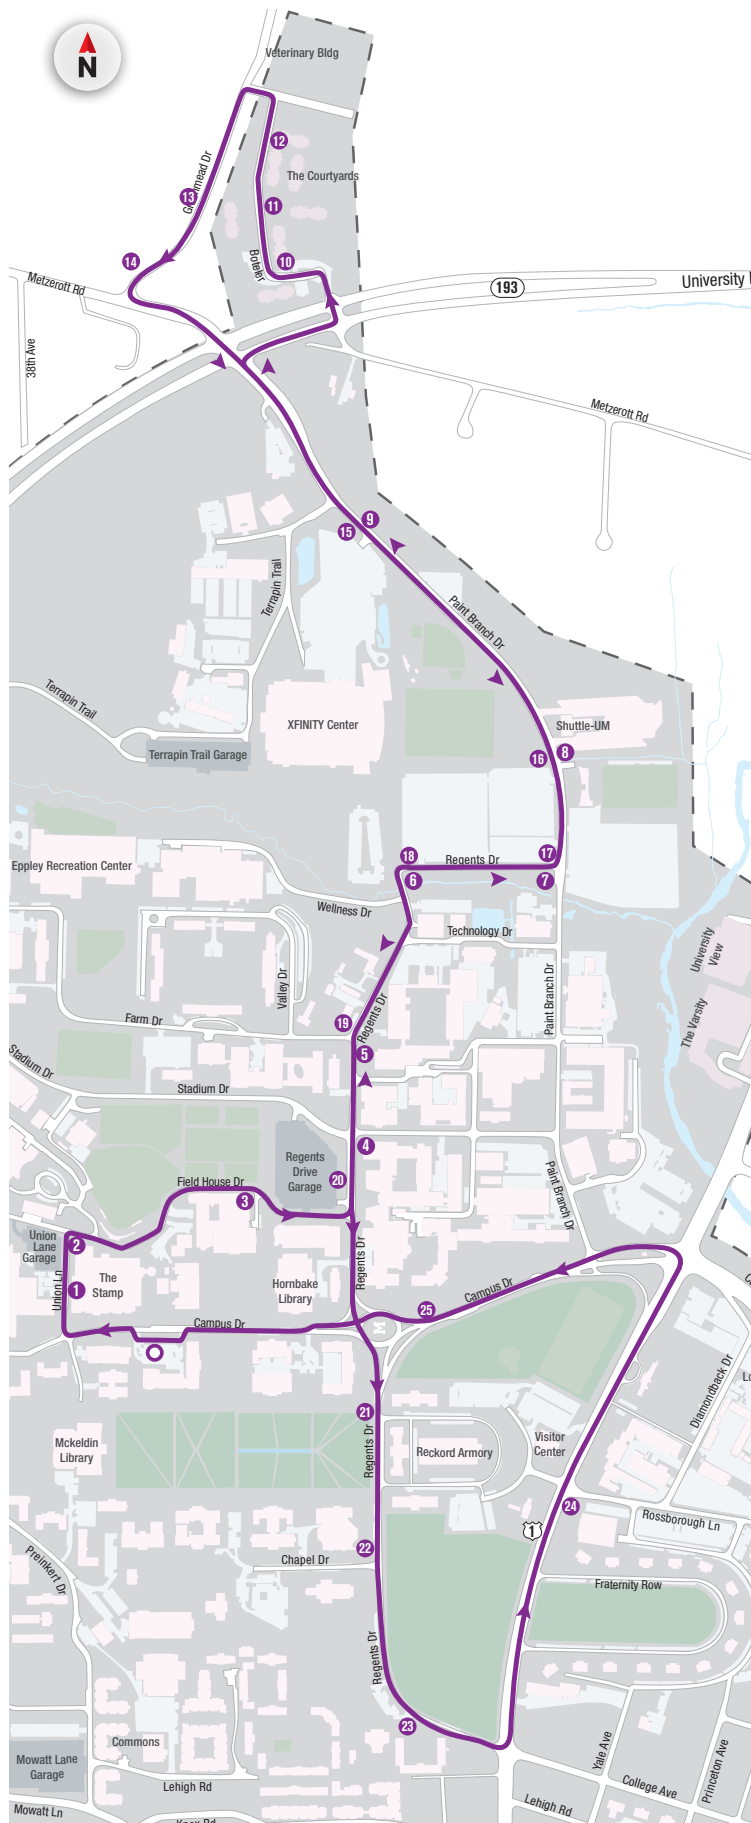

DEPART		SAT & SUN		ARRIVE	
STAMP STUDENT UNION – LOT HH	COURTYARDS #500	REGENTS DRIVE GARAGE	STAMP STUDENT UNION – LOT HH	STAMP STUDENT UNION – LOT HH	STAMP STUDENT UNION – LOT HH
●	#12	#20	●		
AM SERVICE					
10:05	10:16	10:26	10:38		
10:38	10:49	10:59	11:11		
11:11	11:22	11:32	11:44		
11:44	11:55	12:05	12:17		
PM SERVICE					
12:17	12:28	12:38	12:50		
12:50	1:01	1:11	1:23		
1:23	1:34	1:44	1:56		
1:56	2:07	2:17	2:29		
2:29	2:40	2:50	3:02		
3:02	3:15	3:25	3:37		
3:37	3:50	4:00	4:13		
4:13	4:26	4:36	4:49		
4:49	5:02	5:12	5:25		

116 PURPLE

NextBUS #	Stop #	Stop Location
10002	●	Stamp Student Union – Lot HH
34507	1	Hoff Theater
27774	2	Union Lane and Fieldhouse Drive
50016	3	BioSciences Research Building
30397	4	Regents Drive and Stadium Drive
30425	5	Regents Drive and Farm Drive
30321	6	Regents Drive at XFINITY Center
30309	7	Regents Drive and Paint Branch Drive
37150	8	Shuttle-UM Base
36290	9	Paint Branch Drive at Lot 4b
27047	10	Courtyards #300
27742	11	Courtyards #400
27735	12	Courtyards #500
27676	13	Greenmead Drive at Maryland 4-H
27624	14	Greenmead Drive and Metzerott Road
27522	15	Paint Branch Drive at Lot 4b
37151	16	Shuttle-UM Base
30949	17	Regents Drive and Paint Branch Drive
30332	18	Regents Drive at XFINITY Center
30313	19	Regents Drive and Farm Drive
10003	20	Regents Drive Garage
30487	21	Mitchell Building
30043	22	Memorial Chapel
30456	23	Montgomery Hall
27291	24	Ritchie Coliseum
36288	25	Campus Drive at M-Circle
10002	●	Stamp Student Union – Lot HH