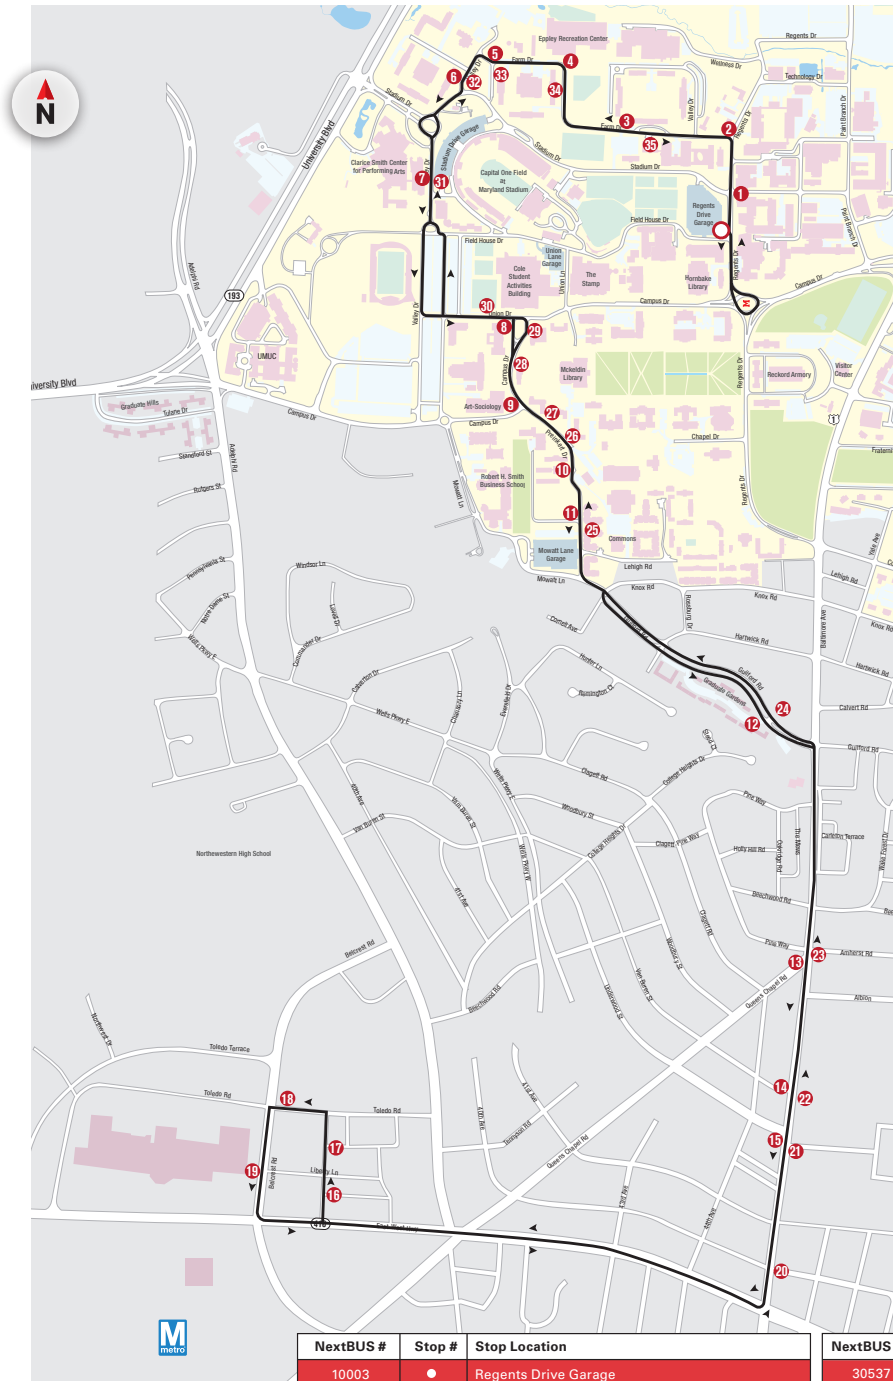

133 GROCERY SHOPPING SHUTTLE

DEPART	SATURDAY		ARRIVE
REGENTS DRIVE GARAGE	THE MALL AT PRINCE GEORGE'S	REGENTS DRIVE GARAGE	
●	# 19	●	
AM SERVICE			
10:00	10:30	10:55	
11:00	11:30	11:55	
PM SERVICE			
12:00	12:30	12:55	
1:00	1:30	1:55	
2:00	2:30	2:55	
3:00	3:30	3:55	
4:00	4:30	4:55	
5:00	5:30	5:55	
6:00	6:30	6:55	
7:00	7:30	7:55	
8:00	8:30	8:55	
9:00	9:30	9:55	
10:00	10:30	10:55	

Shuttle-UM

133 GROCERY SHOPPING SHUTTLE

Monitors:

View bus arrival times for Lot HH, the Union and Regents Garage from the monitors located in the lower Southeast entrance of the Union and in the lobby of the Transportation Office (Regents Garage).

Bus Shelter LCD Screens:

LCD screens are located at various bus shelters. The screens will tell you the approximate bus arrival times.

Website:

- Log onto: www.transportation.umd.edu
- Click on the NextBus button at the top of the page
- Select your route, then direction, then your stop.

Phone:

- Dial (301) 314-2255
- Select Option 2
- Select Option 1
- Following prompts, enter five-digit NextBus # located beside each stop listing.

SMS Text Devices:

Text "NBUS UMD [nextBUS #]" to 41411

NextBUS #	Stop #	Stop Location
10003	●	Regents Drive Garage
30397	1	Regents Drive and Stadium Drive
30425	2	Regents Drive and Farm Drive
48069	3	Cambridge Hall
48070	4	La Plata Hall
48071	5	Hagerstown Hall
48072	6	Elkarton Hall
48073	7	Valley Drive at Stadium Drive Garage
48074	8	Benjamin Building
27719	9	Art/Sociology Building
30089	10	Wicomico Hall
50002	11	Preinkert Drive at Lot MV
50003	12	Guilford Drive and Rowalt Drive
37096	13	Baltimore Avenue at University Park Town Hall
48067	14	Baltimore Avenue at Riverdale Park Station
37024	15	Baltimore Avenue and Underwood Street
48061	16	America Boulevard at Safeway
48062	17	America Boulevard at Regal Cinemas Hyattsville
37240	18	Toledo Road and Belcrest Road