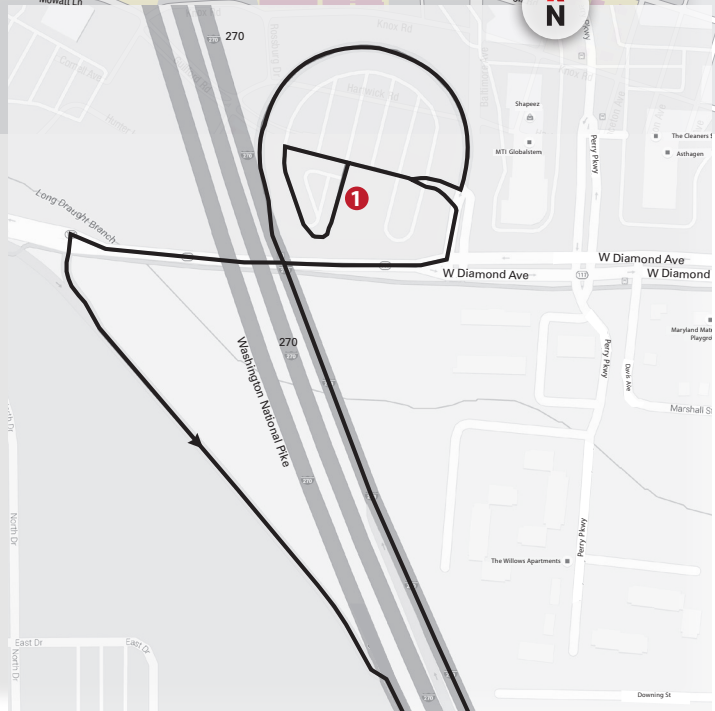

141 GAITHERSBURG PARK & RIDE

ways to find your nextbus

SMS Text Devices:

Text "NBUS UMD
[nextBUS #]" to 41411

Monitors:

View bus arrival times for Lot HH, the Union and Regents Garage from the monitors located in the lower Southeast entrance of the Union and in the lobby of the Transportation Office (Regents Garage).

Bus Shelter LCD Screens:

LCD screens are located at various bus shelters. The screens will tell you the approximate bus arrival times.

Website:

- Log onto: www.transportation.umd.edu
- Click on the NextBus button at the top of the page
- Select your route, then direction, then your stop.

Phone:

- Dial (301) 314-2255
- Select Option 2
- Select Option 1
- Following prompts, enter five-digit NextBus # located beside each stop listing.

NextBUS #	Stop #	Stop Location
10001	●	Stamp Student Union - Slip
34778	1	West Diamond Ave Park & Ride Lot
10001	●	Stamp Student Union - Slip