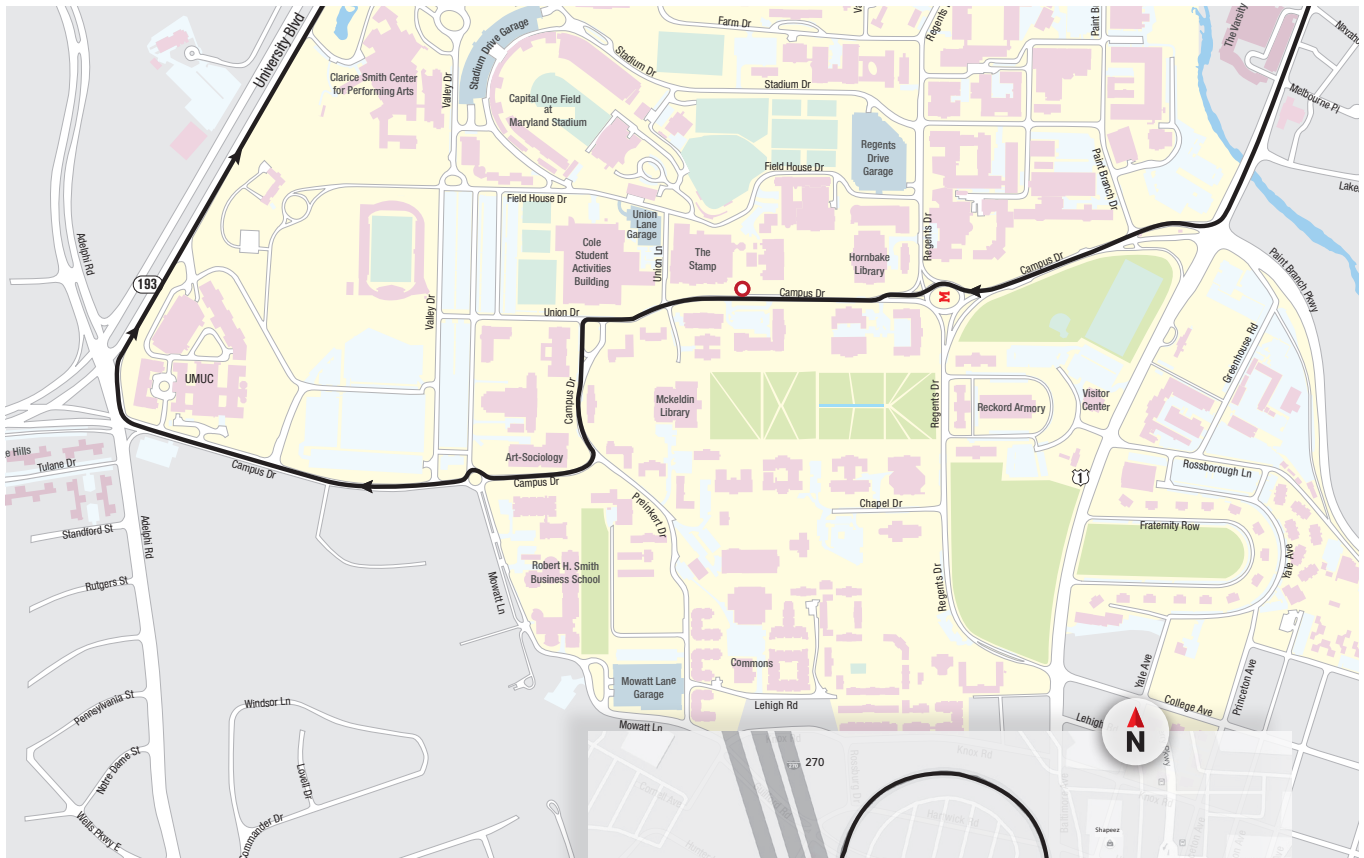

141 GAITHERSBURG PARK & RIDE

ways to find your nextbus

SMS Text Devices:

Text "NBUS UMD
[nextBUS #]" to 41411

Monitors:

View bus arrival times for Lot HH, the Union and Regents Garage from the monitors located in the lower Southeast entrance of the Union and in the lobby of the Transportation Office (Regents Garage).

Bus Shelter LCD Screens:

LCD screens are located at various bus shelters. The screens will tell you the approximate bus arrival times.

Website:

- Log onto: www.transportation.umd.edu
- Click on the NextBus button at the top of the page
- Select your route, then direction, then your stop.

Phone:

- Dial (301) 314-2255
- Select Option 2
- Select Option 1
- Following prompts, enter five-digit NextBus # located beside each stop listing.

NextBUS #	Stop #	Stop Location
10001	●	Stamp Student Union - Slip
34778	1	West Diamond Ave Park & Ride Lot
10001	●	Stamp Student Union - Slip