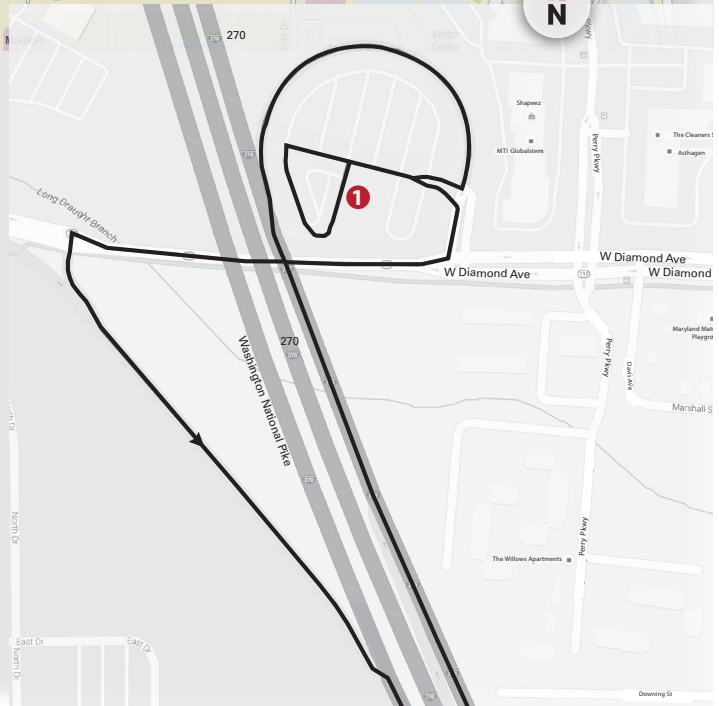

141 GAITHERSBURG PARK & RIDE

ways to find your nextbus

SMS Text Devices:

Text "NBUS UMD [nextBUS #]" to 41411

Monitors:

View bus arrival times for Lot HH, the Union and Regents Garage from the monitors located in the lower Southeast entrance of the Union and in the lobby of the Transportation Office (Regents Garage).

Bus Shelter LCD Screens:

LCD screens are located at various bus shelters. The screens will tell you the approximate bus arrival times.

Website:

- Log onto: www.transportation.umd.edu
- Click on the NextBus button at the top of the page
- Select your route, then direction, then your stop.

Phone:

- Dial (301) 314-2255
- Select Option 2
- Select Option 1
- Following prompts, enter five-digit NextBus # located beside each stop listing.

NextBUS #	Stop #	Stop Location
27496	●	Stamp Student Union - Slip
34778	1	West Diamond Ave Park & Ride Lot
27496	●	Stamp Student Union - Slip