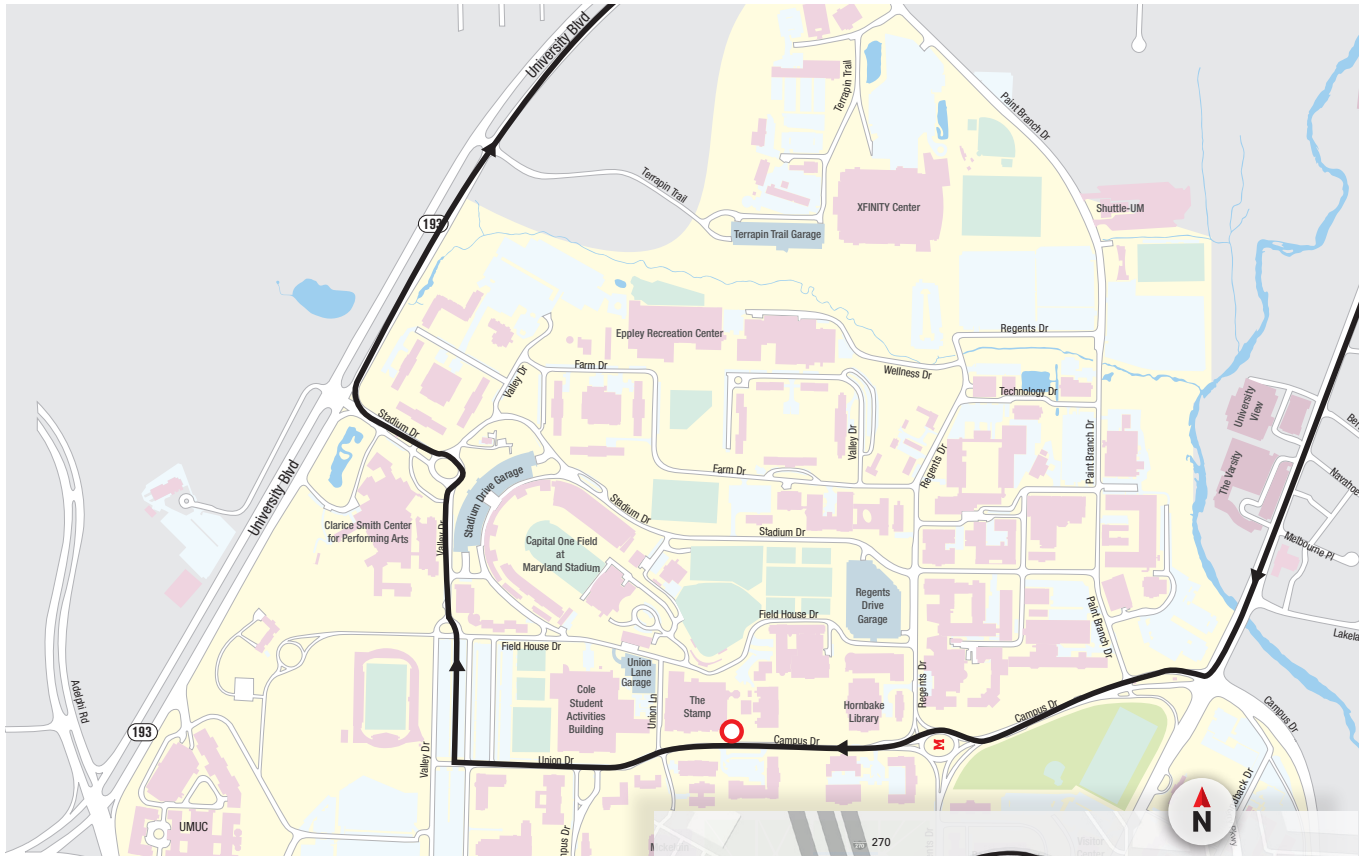

141 GAITHERSBURG PARK & RIDE

ways to find your nextbus

SMS Text Devices:

Text "NBUS UMD [nextBUS #]" to 41411

Monitors:

View bus arrival times for Lot HH, the Union and Regents Garage from the monitors located in the lower Southeast entrance of the Union and in the lobby of the Transportation Office (Regents Garage).

Bus Shelter LCD Screens:

LCD screens are located at various bus shelters. The screens will tell you the approximate bus arrival times.

Website:

- Log onto: www.transportation.umd.edu
- Click on the NextBus button at the top of the page
- Select your route, then direction, then your stop.

Phone:

- Dial (301) 314-2255
- Select Option 2
- Select Option 1
- Following prompts, enter five-digit NextBus # located beside each stop listing.

NextBUS #	Stop #	Stop Location
27496	●	Stamp Student Union - Slip
34778	1	West Diamond Ave Park & Ride Lot
27496	●	Stamp Student Union - Slip