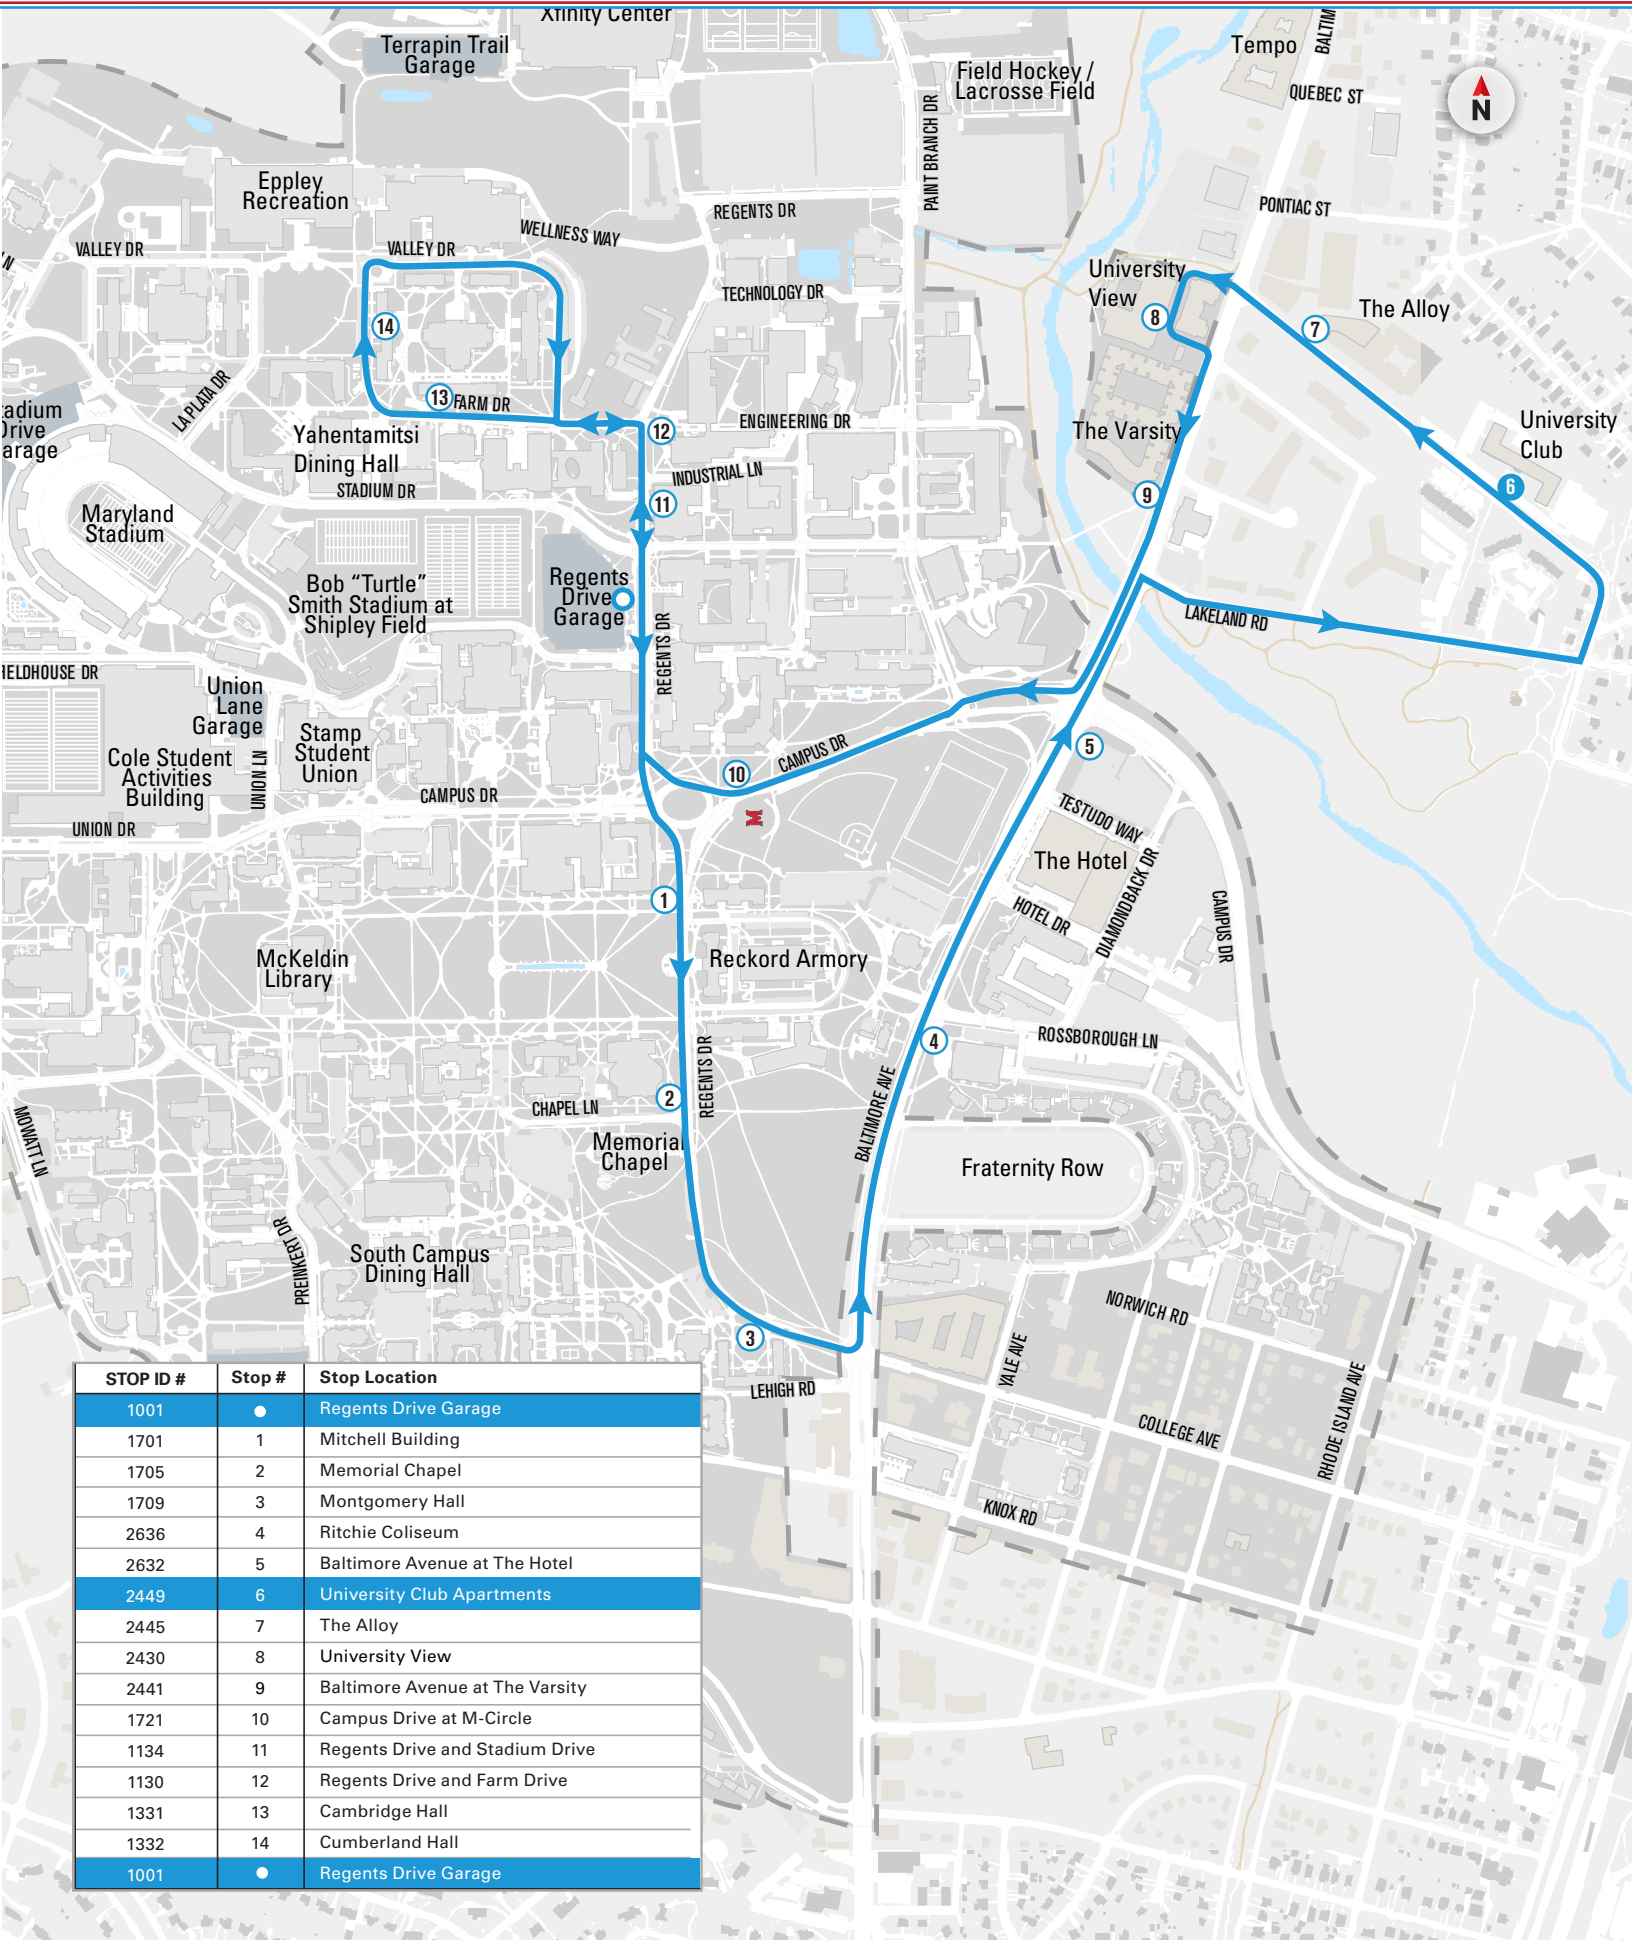

DEPART		SUNDAY	ARRIVE	
REGENTS DRIVE GARAGE	UNIVERSITY CLUB APARTMENTS		REGENTS DRIVE GARAGE	
●	#6	●		
PM SERVICE				
	5:30	5:43	6:00	
	6:00	6:13	6:30	
	6:30	6:43	7:00	
	7:00	7:13	7:30	
	7:30	7:43	8:00	
	8:00	8:13	8:30	
	8:30	8:43	9:00	
	9:00	9:11	9:28	
	9:28	9:37	9:54	
	9:54	10:03	10:20	
	10:20	10:29	10:46	
	10:46	10:55	11:12	
	11:12	11:21	11:38	
	11:38	11:47	12:04	
AM SERVICE				
	12:04	12:13	12:30	
	12:30	12:39	12:56	
	12:56	1:05	1:22	
	1:22	1:31	1:48	
	1:48	1:57	2:14	
	2:14	2:23	2:40	

X: This departure will not operate during periods of reduced service. For real-time updates, refer to the Transit app.

Operates daily; Fall and Spring semesters when the University is open

Effective JANUARY 21, 2024

ADA ACCESSIBLE

Our services are ADA accessible. If you require a bus with a wheelchair lift, please call (301) 314-2255 to make arrangements.

NITE RIDE

NITE Ride is a curb-to-curb evening service. Please use NITE Ride when the evening service routes are no longer in service or if your pick-up or destination is not on an evening service route. NITE Ride operates from 5:30 p.m. to 7:30 a.m. seven days a week during the fall and spring semesters. For quickest response, Request a NITE Ride through the Terp Ride app or call (301) 314-NITE (6483).

CONTACT INFORMATION: For immediate assistance: 301.314.2255 Public Relations: 301.314.0183 NITE Ride: 301.314.6483

TRANSPORTATION SERVICES

Shuttle-UM

117 BLUE

STOP ID #	Stop #	Stop Location
1001	●	Regents Drive Garage
1701	1	Mitchell Building
1705	2	Memorial Chapel
1709	3	Montgomery Hall
2636	4	Ritchie Coliseum
2632	5	Baltimore Avenue at The Hotel
2449	6	University Club Apartments
2445	7	The Alloy
2430	8	University View
2441	9	Baltimore Avenue at The Varsity
1721	10	Campus Drive at M-Circle
1134	11	Regents Drive and Stadium Drive
1130	12	Regents Drive and Farm Drive
1331	13	Cambridge Hall
1332	14	Cumberland Hall
1001	●	Regents Drive Garage