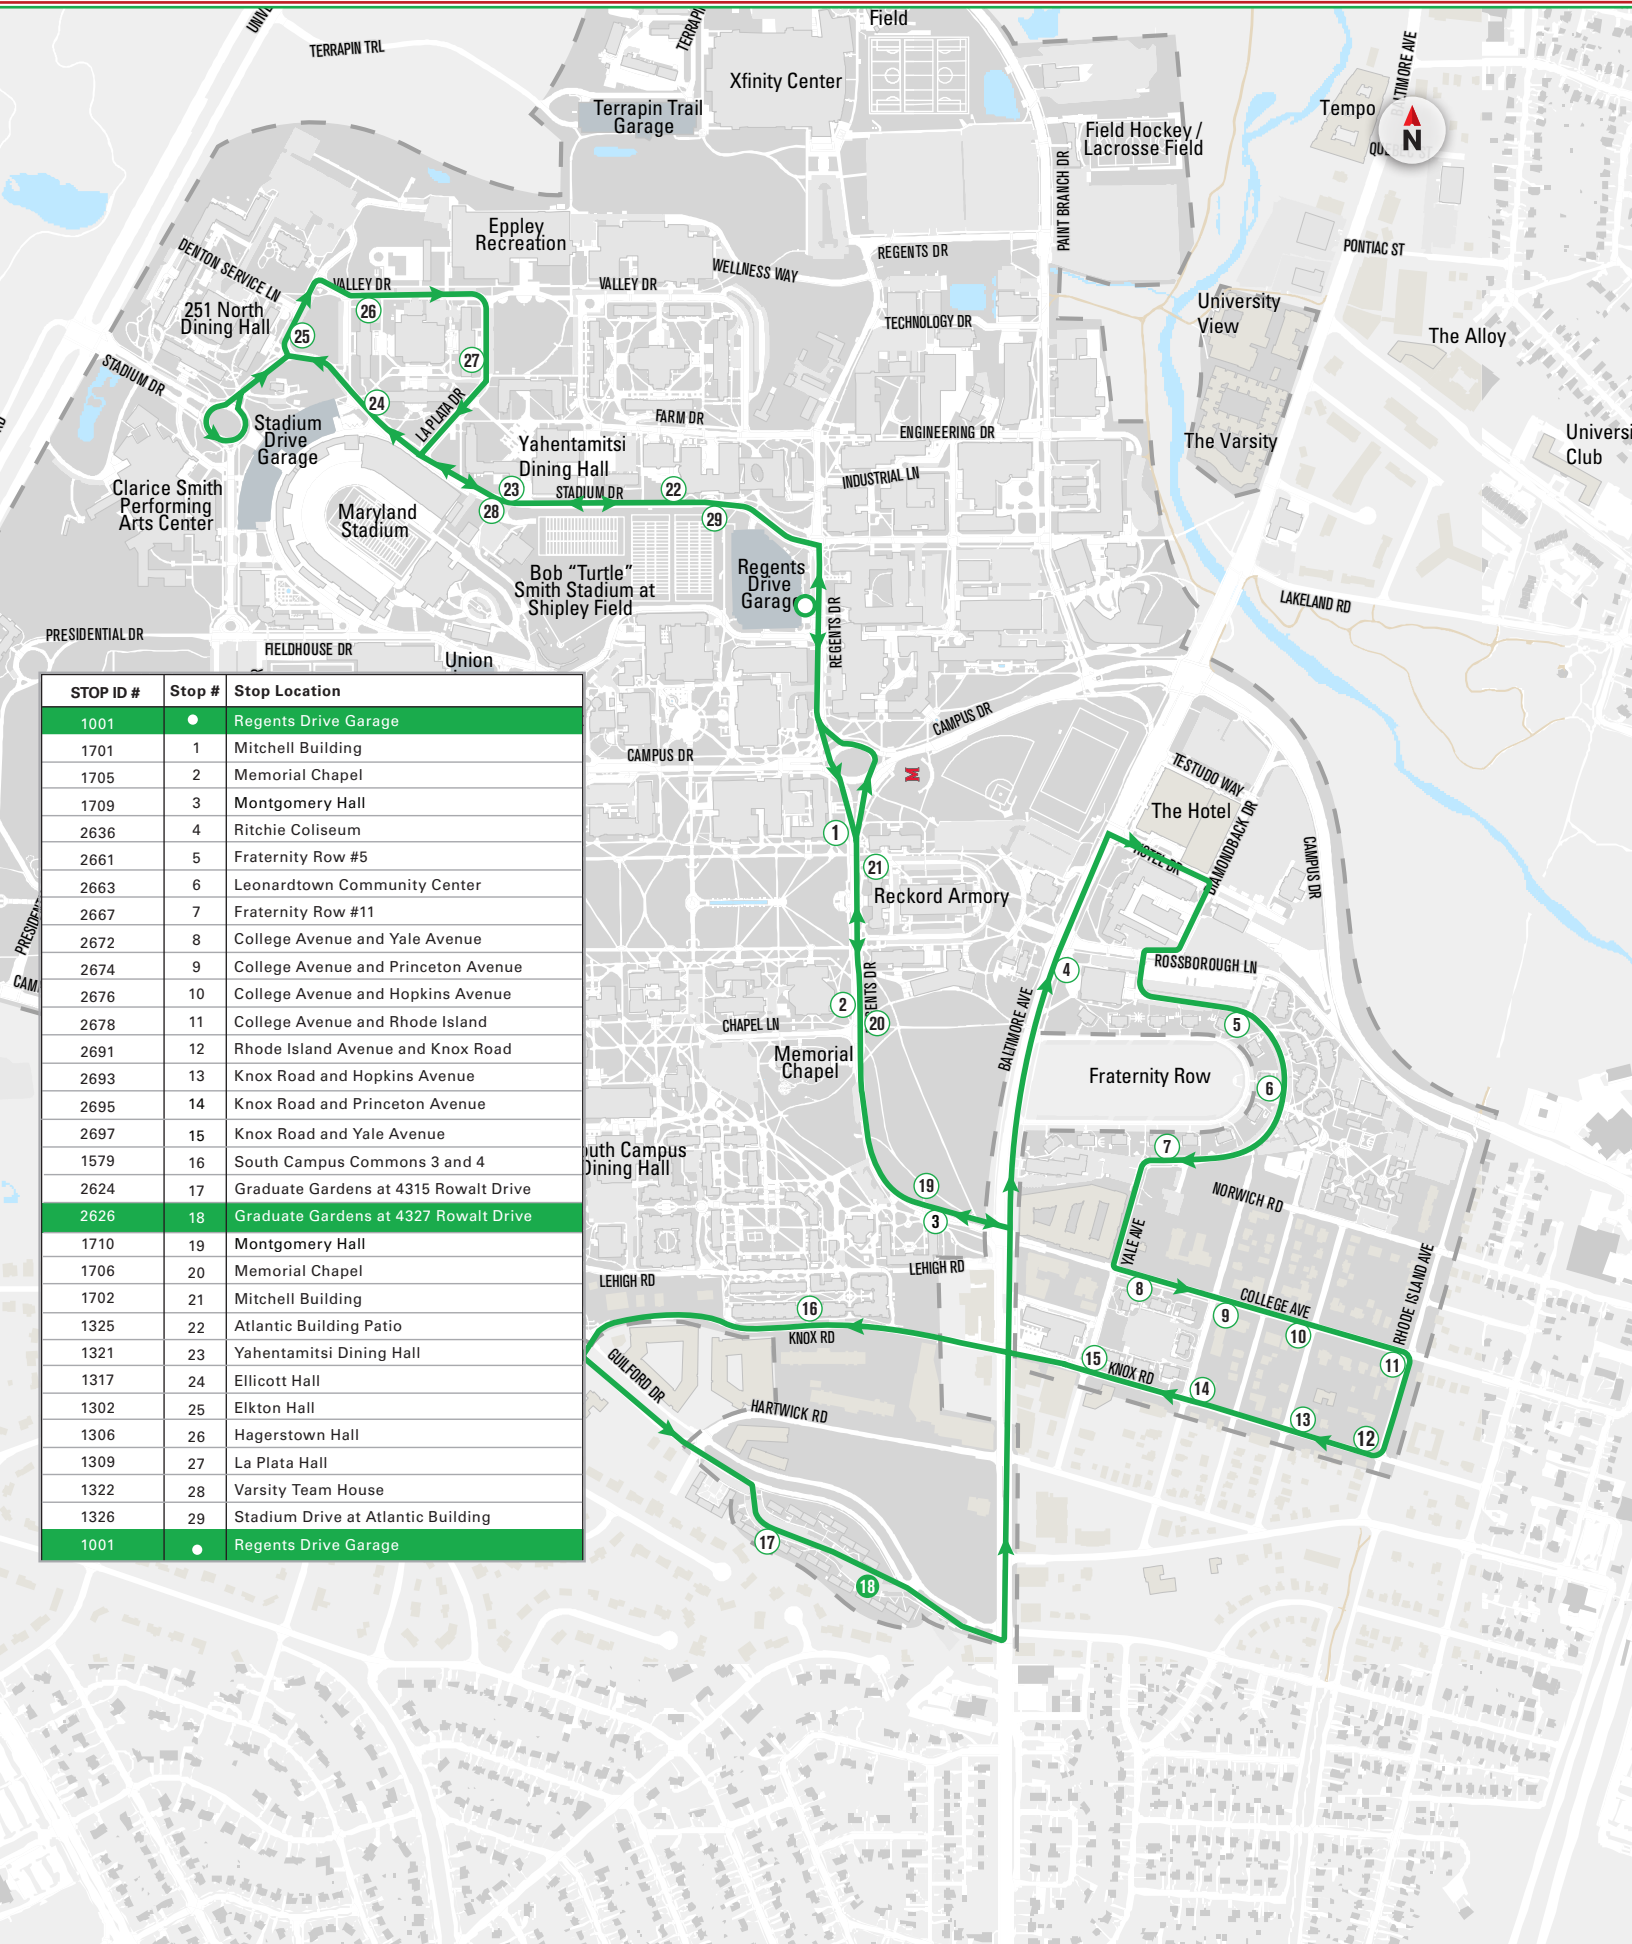

DEPART		SUNDAY	ARRIVE	
REGENTS DRIVE GARAGE		GRADUATE GARDENS AT 4327 ROWALT DRIVE		REGENTS DRIVE GARAGE
●		#18		●
PM SERVICE				
	5:30	5:54		6:12
	6:12	6:36		6:54
	6:54	7:18		7:36
	7:36	8:00		8:18
	8:18	8:42		9:00
	9:00	9:24		9:42
	9:42	10:05		10:22
	10:22	10:45		11:02
	11:02	11:25		11:42
	11:42	12:05		12:22
AM SERVICE				
	12:22	12:45		1:02
	1:02	1:23		1:40
	1:40	2:01		2:18
	2:18	2:39		2:56

X: This departure will not operate during periods of reduced service. For real-time updates, refer to the Transit app.

Operates daily; Fall and Spring semesters when the University is open.

Effective JANUARY 21, 2024

TRANSPORTATION SERVICES

Shuttle-UM

122 GREEN

STOP ID #	Stop #	Stop Location
1001	●	Regents Drive Garage
1701	1	Mitchell Building
1705	2	Memorial Chapel
1709	3	Montgomery Hall
2636	4	Ritchie Coliseum
2661	5	Fraternity Row #5
2663	6	Leonardtown Community Center
2667	7	Fraternity Row #11
2672	8	College Avenue and Yale Avenue
2674	9	College Avenue and Princeton Avenue
2676	10	College Avenue and Hopkins Avenue
2678	11	College Avenue and Rhode Island
2691	12	Rhode Island Avenue and Knox Road
2693	13	Knox Road and Hopkins Avenue
2695	14	Knox Road and Princeton Avenue
2697	15	Knox Road and Yale Avenue
1579	16	South Campus Commons 3 and 4
2624	17	Graduate Gardens at 4315 Rowalt Drive
2626	18	Graduate Gardens at 4327 Rowalt Drive
1710	19	Montgomery Hall
1706	20	Memorial Chapel
1702	21	Mitchell Building
1325	22	Atlantic Building Patio
1321	23	Yahentamitsi Dining Hall
1317	24	Ellicott Hall
1302	25	Elkton Hall
1306	26	Hagerstown Hall
1309	27	La Plata Hall
1322	28	Varsity Team House
1326	29	Stadium Drive at Atlantic Building
1001	●	Regents Drive Garage