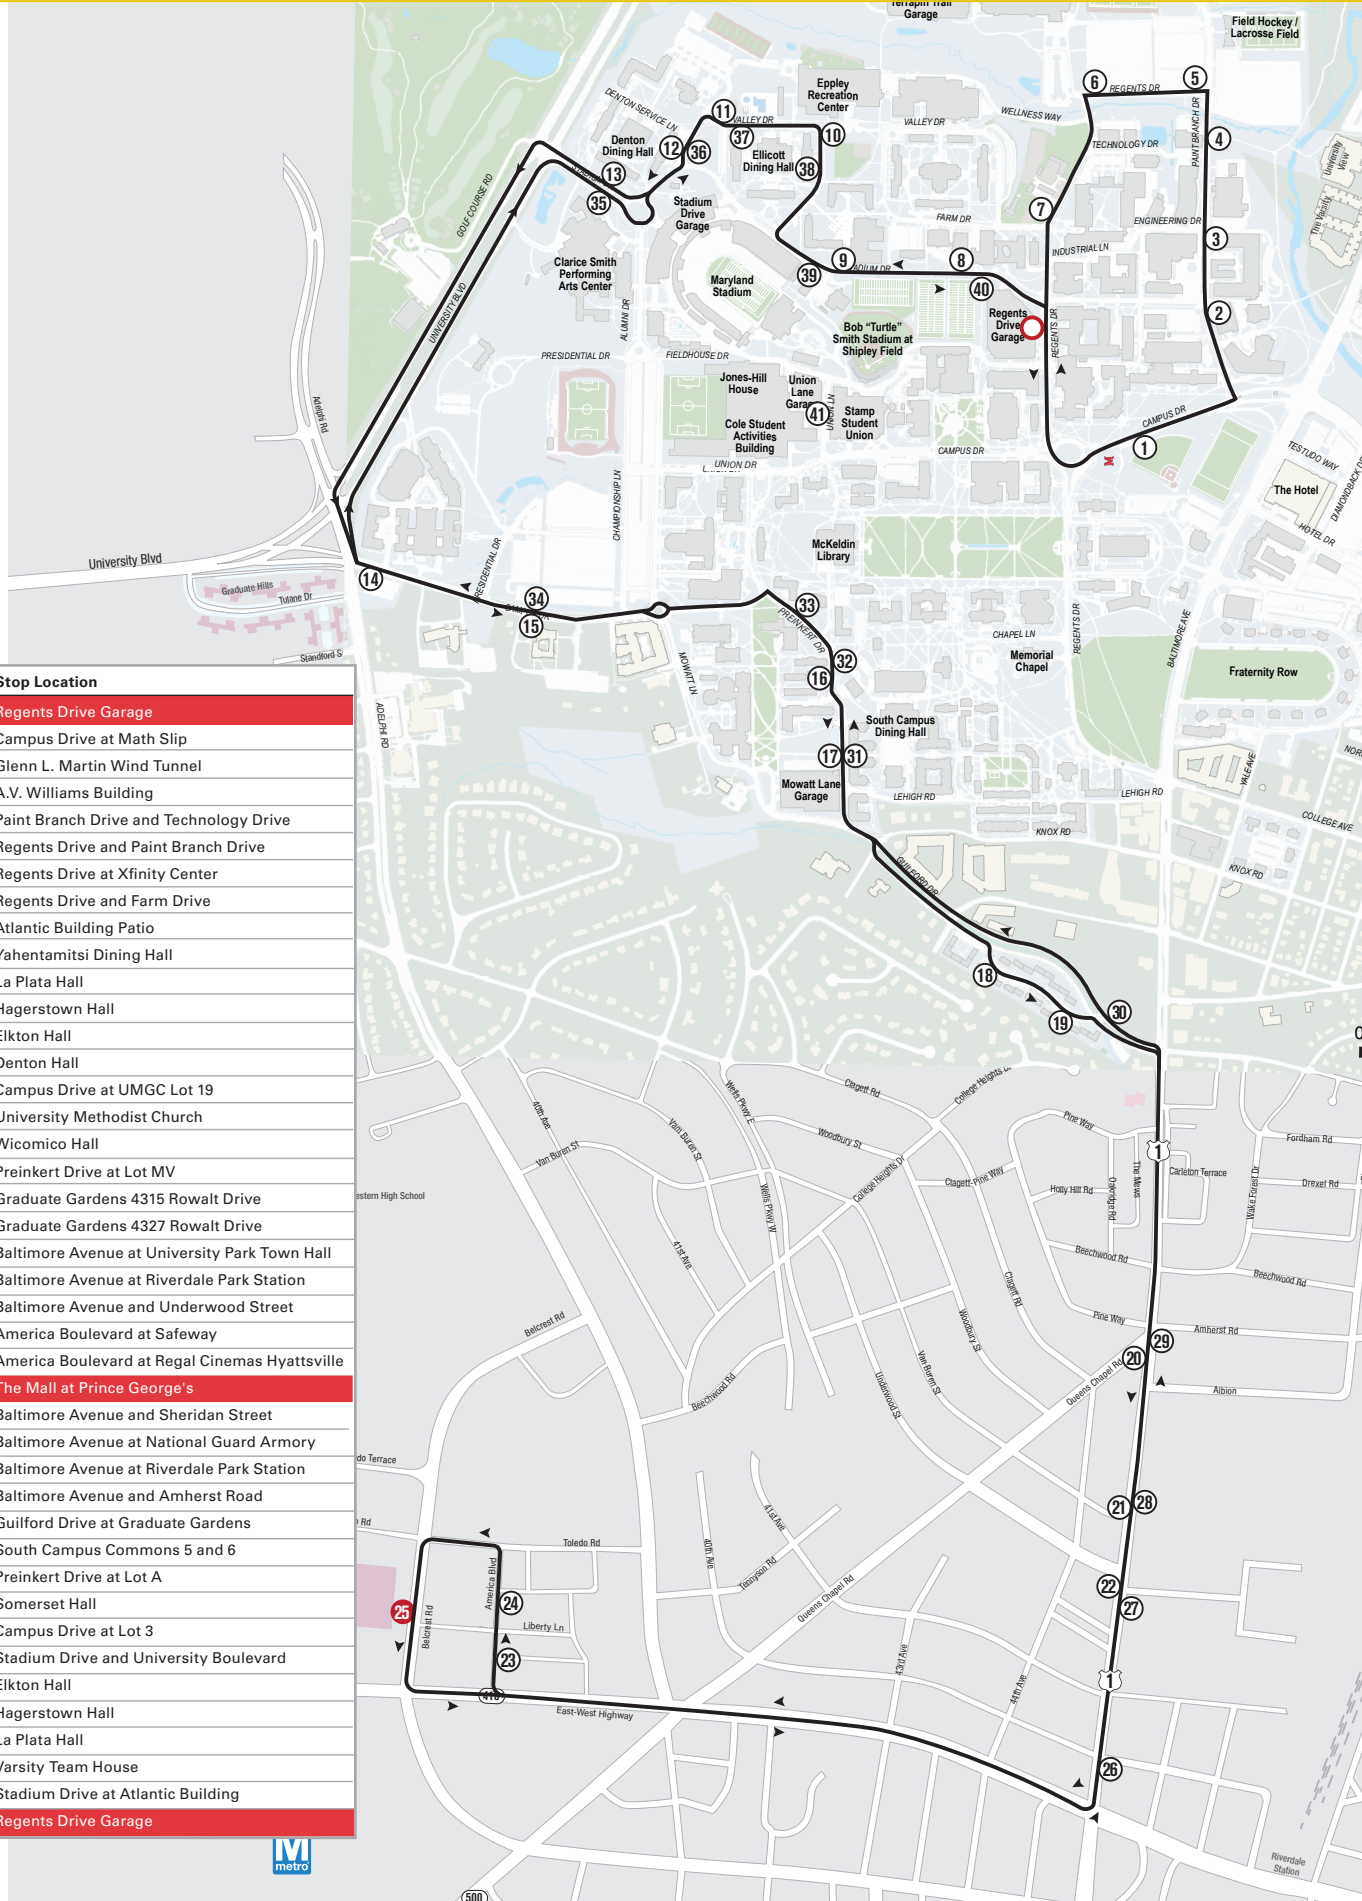

133 GROCERY SHOPPING SHUTTLE

DEPART	SUNDAY	ARRIVE
REGENTS DRIVE GARAGE	THE MALL AT PRINCE GEORGE'S	REGENTS DRIVE GARAGE
●	#25	●
AM SERVICE		
10:00	10:32	11:00
11:00	11:32	12:00
PM SERVICE		
12:00	12:32	1:00
1:00	1:32	2:00
2:00	2:32	3:00
3:00	3:32	4:00
4:00	4:32	5:00
5:00	5:32	6:00
6:00	6:32	7:00
7:00	7:32	8:00
8:00	8:32	9:00
9:00	9:32	10:00

TRANSPORTATION SERVICES

Shuttle-UM

133 GROCERY SHOPPING SHUTTLE

STOP ID #	Stop #	Stop Location
1001	●	Regents Drive Garage
1722	1	Campus Drive at Math Slip
1726	2	Glenn L. Martin Wind Tunnel
1102	3	A.V. Williams Building
1106	4	Paint Branch Drive and Technology Drive
1121	5	Regents Drive and Paint Branch Drive
1125	6	Regents Drive at Xfinity Center
1129	7	Regents Drive and Farm Drive
1325	8	Atlantic Building Patio
1321	9	Yahentamitsi Dining Hall
1310	10	La Plata Hall
1305	11	Hagerstown Hall
1301	12	Elkton Hall
1313	13	Denton Hall
1592	14	Campus Drive at UMGC Lot 19
1596	15	University Methodist Church
1539	16	Wicomico Hall
1543	17	Preinkert Drive at Lot MV
2624	18	Graduate Gardens 4315 Rowalt Drive
2626	19	Graduate Gardens 4327 Rowalt Drive
5211	20	Baltimore Avenue at University Park Town Hall
5215	21	Baltimore Avenue at Riverdale Park Station
5219	22	Baltimore Avenue and Underwood Street
5252	23	America Boulevard at Safeway
5256	24	America Boulevard at Regal Cinemas Hyattsville
5029	25	The Mall at Prince George's
5224	26	Baltimore Avenue and Sheridan Street
5220	27	Baltimore Avenue at National Guard Armory
5216	28	Baltimore Avenue at Riverdale Park Station
5212	29	Baltimore Avenue and Amherst Road
2627	30	Guilford Drive at Graduate Gardens
1544	31	South Campus Commons 5 and 6
1540	32	Preinkert Drive at Lot A
1536	33	Somerset Hall
1595	34	Campus Drive at Lot 3
1314	35	Stadium Drive and University Boulevard
1302	36	Elkton Hall
1306	37	Hagerstown Hall
1309	38	La Plata Hall
1322	39	Varsity Team House
1326	40	Stadium Drive at Atlantic Building
1001	●	Regents Drive Garage