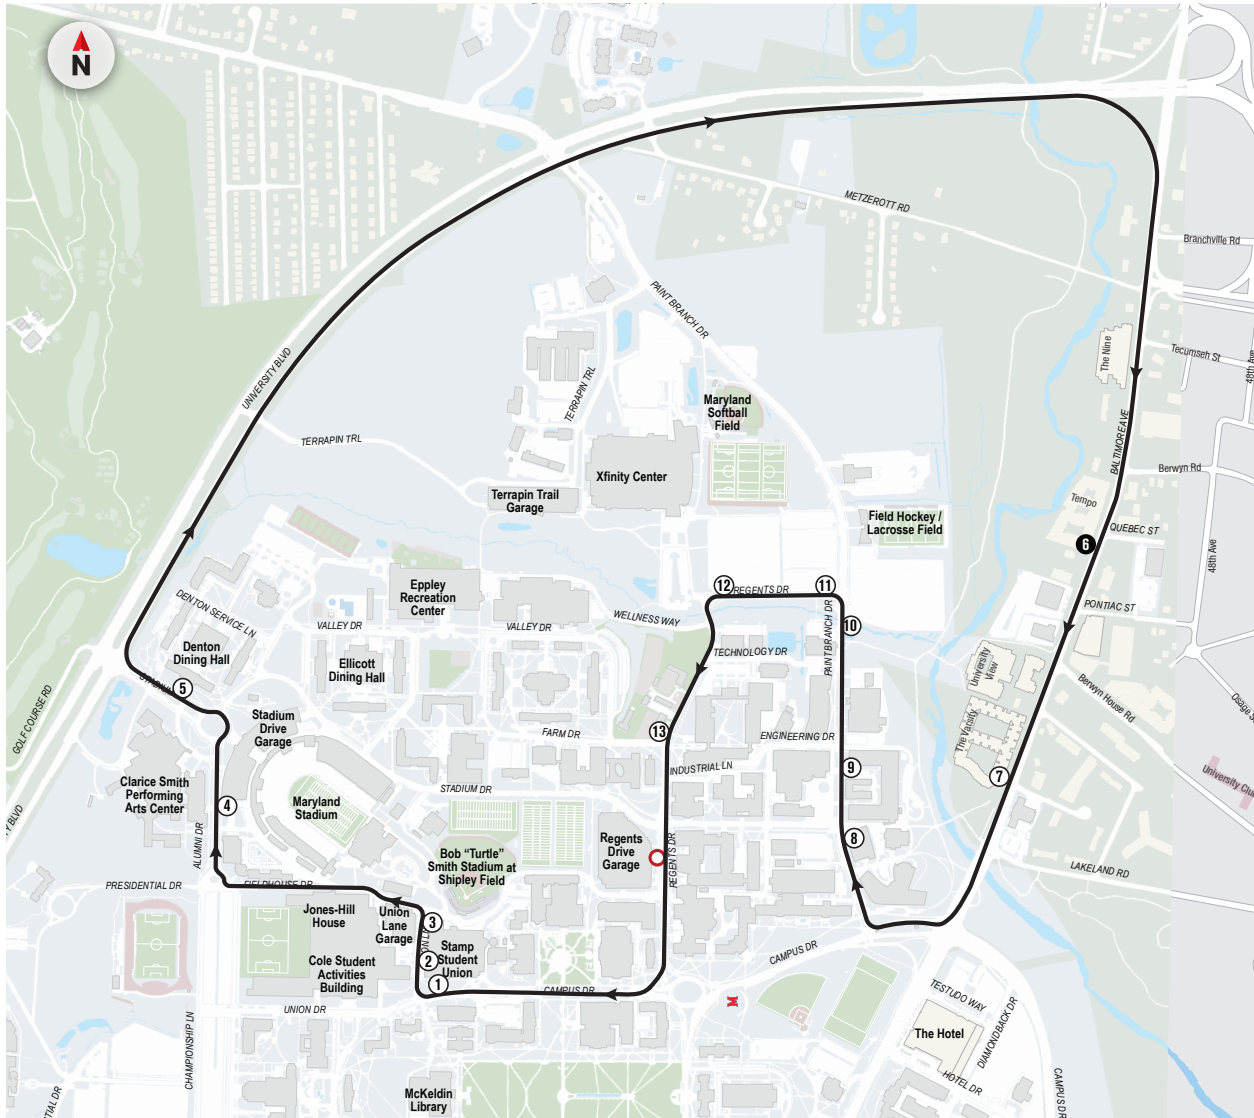

STOP #6 at Tempo Apartments is an approximate time stop. Use the Transit app for real-time bus information.

Operates Monday – Friday during the Fall and Spring semesters when the University is open
PLEASE HAVE UNIVERSITY ID READY TO SHOW DRIVER.

Effective JANUARY 22, 2024

WALKING ESCORT SERVICE	ADA ACCESSIBLE	NITE RIDE
If you plan to travel a short distance, walking escorts are available through the Department of Public Safety. Call (301) 405-3555 to request an escort. <small>This schedule is subject to change. For updates, please check: www.transportation.umd.edu</small>	Our services are ADA accessible. If you require a bus with a wheelchair lift, please call (301) 314-2255 to make arrangements.	NITE Ride is a curb-to-curb evening service. Please use NITE Ride when the evening service routes are no longer in service or if your pick-up or destination is not on an evening service route. NITE Ride operates from 5:30 p.m. to 7:30 a.m. seven days a week during the fall and spring semesters. For quickest response, Request a NITE Ride through the Terp Ride app or call (301) 314-NITE (6483).
CONTACT INFORMATION: For immediate assistance: 301.314.2255 Public Relations: 301.314.0183 NITE Ride: 301.314.6483		

TRANSPORTATION SERVICES

Shuttle-UM

129 TEMPO

STOP ID #	Stop #	Stop Location
1001	●	Regents Drive Garage
1007	1	Stamp Student Union
1522	2	Hoff Theater
1524	3	Union Lane and Fieldhouse Drive
1342	4	Alumni Drive at Stadium Drive Garage
1313	5	Denton Hall
2421	6	Tempo
2441	7	Baltimore Avenue at The Varsity
1726	8	Glenn L. Martin Wind Tunnel
1102	9	A.V. Williams Building
1106	10	Paint Branch and Technology Drive
1121	11	Regents Drive and Paint Branch Drive
1125	12	Regents Drive at XFINITY Center
1129	13	Regents Drive and Farm Drive
1001	●	Regents Drive Garage