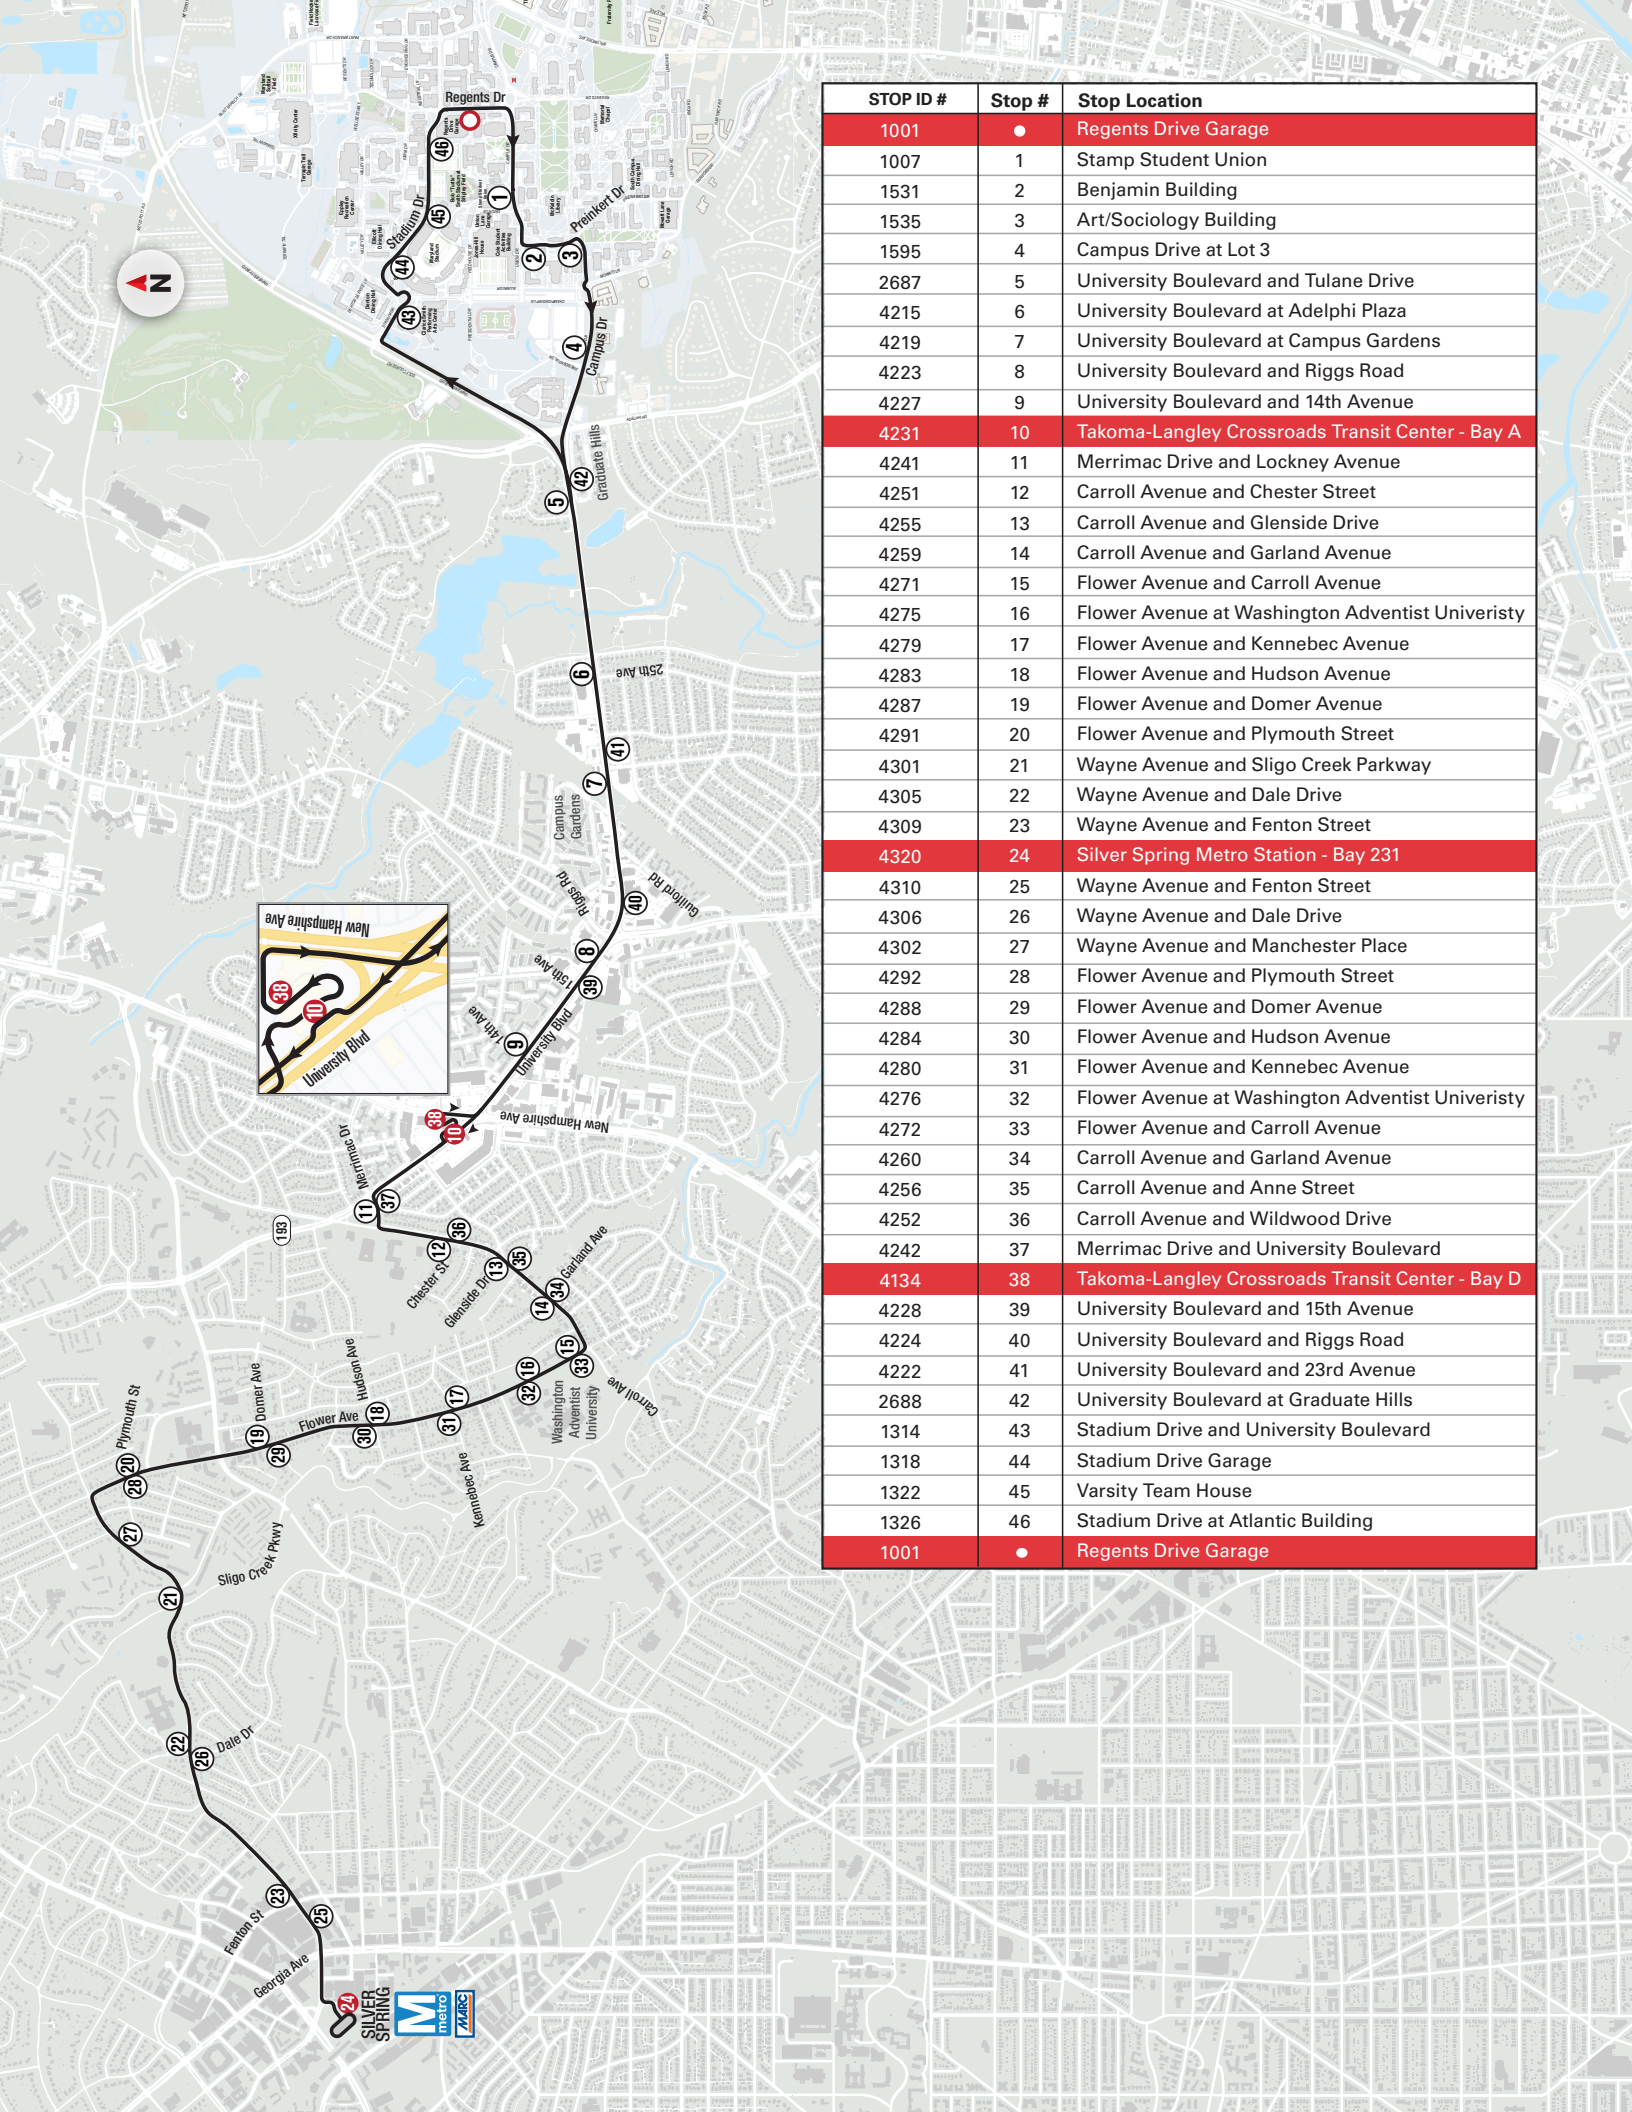

TRANSPORTATION SERVICES

**Shuttle-UM**

STOP ID #	Stop #	Stop Location
1001	●	Regents Drive Garage
1007	1	Stamp Student Union
1531	2	Benjamin Building
1535	3	Art/Sociology Building
1595	4	Campus Drive at Lot 3
2687	5	University Boulevard and Tulane Drive
4215	6	University Boulevard at Adelphi Plaza
4219	7	University Boulevard at Campus Gardens
4223	8	University Boulevard and Riggs Road
4227	9	University Boulevard and 14th Avenue
4231	10	Takoma-Langley Crossroads Transit Center - Bay A
4241	11	Merrimac Drive and Lockney Avenue
4251	12	Carroll Avenue and Chester Street
4255	13	Carroll Avenue and Glenside Drive
4259	14	Carroll Avenue and Garland Avenue
4271	15	Flower Avenue and Carroll Avenue
4275	16	Flower Avenue at Washington Adventist Univeristy
4279	17	Flower Avenue and Kennebec Avenue
4283	18	Flower Avenue and Hudson Avenue
4287	19	Flower Avenue and Domer Avenue
4291	20	Flower Avenue and Plymouth Street
4301	21	Wayne Avenue and Sligo Creek Parkway
4305	22	Wayne Avenue and Dale Drive
4309	23	Wayne Avenue and Fenton Street
4320	24	Silver Spring Metro Station - Bay 231
4310	25	Wayne Avenue and Fenton Street
4306	26	Wayne Avenue and Dale Drive
4302	27	Wayne Avenue and Manchester Place
4292	28	Flower Avenue and Plymouth Street
4288	29	Flower Avenue and Domer Avenue
4284	30	Flower Avenue and Hudson Avenue
4280	31	Flower Avenue and Kennebec Avenue
4276	32	Flower Avenue at Washington Adventist Univeristy
4272	33	Flower Avenue and Carroll Avenue
4260	34	Carroll Avenue and Garland Avenue
4256	35	Carroll Avenue and Anne Street
4252	36	Carroll Avenue and Wildwood Drive
4242	37	Merrimac Drive and University Boulevard
4134	38	Takoma-Langley Crossroads Transit Center - Bay D
4228	39	University Boulevard and 15th Avenue
4224	40	University Boulevard and Riggs Road
4222	41	University Boulevard and 23rd Avenue
2688	42	University Boulevard at Graduate Hills
1314	43	Stadium Drive and University Boulevard
1318	44	Stadium Drive Garage
1322	45	Varsity Team House
1326	46	Stadium Drive at Atlantic Building
1001	●	Regents Drive Garage