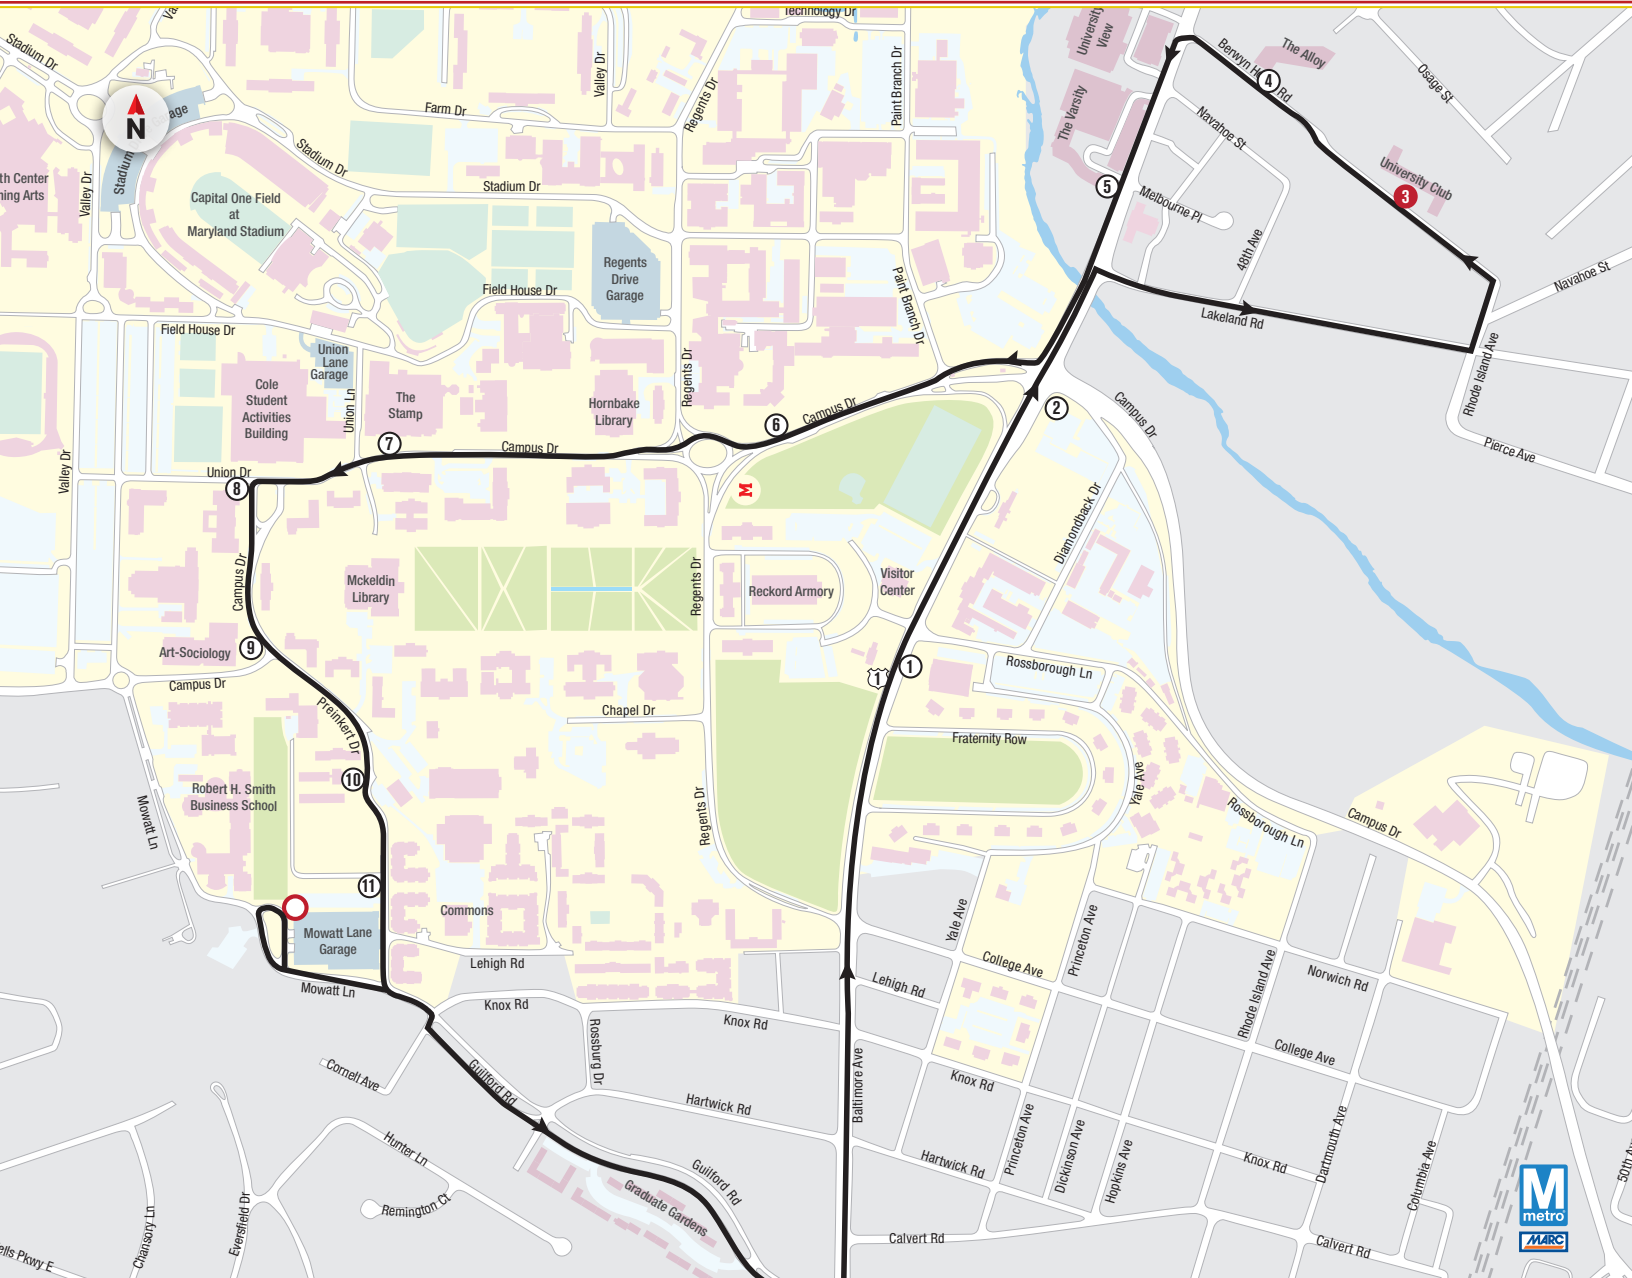

# 132 THE VARSITY

DEPART	MON – FRI	ARRIVE
MOWATT LANE GARAGE	UNIVERSITY CLUB APARTMENTS	MOWATT LANE GARAGE
●	#3	●
<b>AM SERVICE</b>		
7:15	7:25	7:45
7:15 AM-11:55 AM BUSES ARRIVE EVERY 10 MINUTES		
11:55	12:05	12:25
<b>PM SERVICE</b>		
12:05	12:15	12:35
12:05 PM-4:55 PM BUSES ARRIVE EVERY 10 MINUTES		
4:55	5:05	5:25
5:15	5:25	5:45

# 132 THE VARSITY

STOP ID #	Stop #	Stop Location
1004	●	Mowatt Lane Garage
2636	1	Ritchie Coliseum
2632	2	Baltimore Avenue at The Hotel
2449	3	University Club Apartments
2445	4	The Alloy
2441	5	Baltimore Avenue at The Varsity
1721	6	Campus Drive at M-Circle
1007	7	Stamp Student Union
1531	8	Benjamin Building
1535	9	Art/Sociology Building
1539	10	Wicomico Hall
1543	11	Preinkert Drive at Lot MV
1004	●	Mowatt Lane Garage